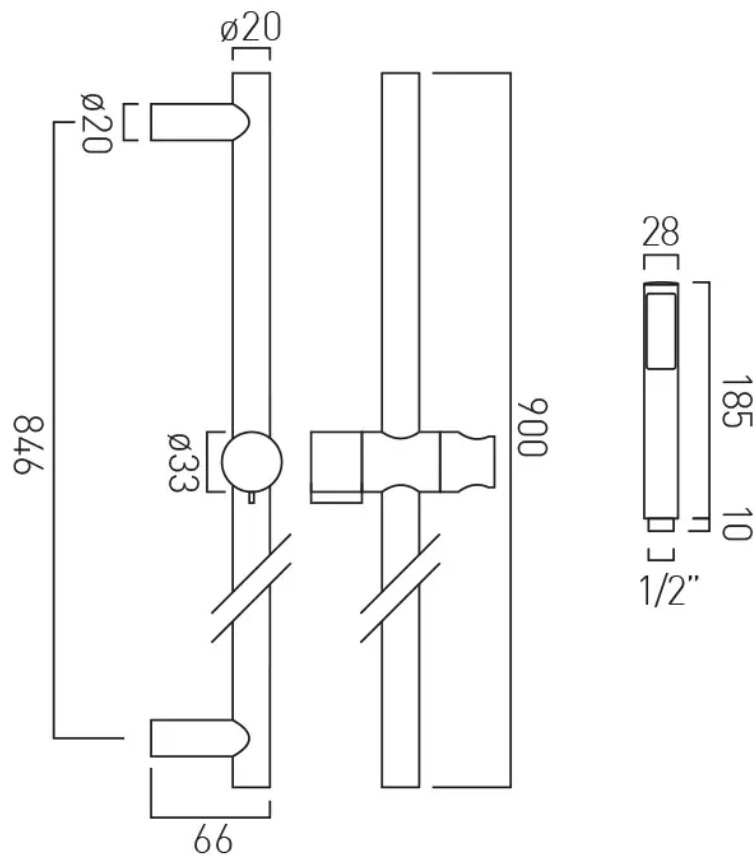

SPECIFICATION SHEET

COLLECTION:

PRODUCT CODE: IND-SFSRK/RO-BRG

DESCRIPTION:

single-function slide rail shower kit with

- single function handset
- rub-clean
- 900mm slide rail
- 150cm shower hose
- wall mounted

minimum operating pressure 0.2 bar LP

FINISH:

Brushed Gold

MINIMUM OPERATING PRESSURE:

0.2 bar LP

FLOW RATE AT 3.0 BAR FLOW PRESSURE:

31 l/min

tel: 01934 744466
email: sales@vado.com
www.vado.com

where inspiration flows
taps | showering | accessories

TECHNICAL DRAWING

COLLECTION:

PRODUCT CODE: IND-SFSRK/RO-BRG

tel: 01934 744466
email: sales@vado.com
www.vado.com

where inspiration flows
taps | showering | accessories