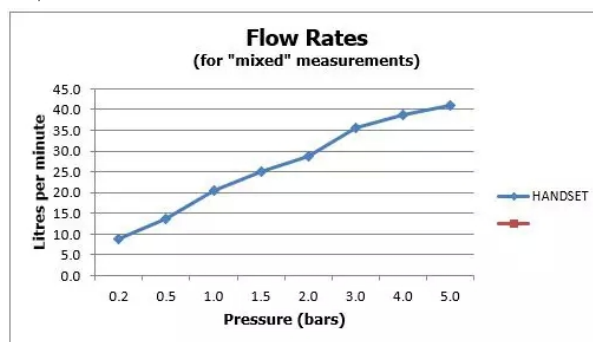

minimum operating pressure 0.2 bar LP

FINISH:

Brushed Gold

MINIMUM OPERATING PRESSURE:

0.2 bar LP

FLOW RATE AT 3.0 BAR FLOW PRESSURE:

31 l/min

tel: 01934 744466
email: sales@vado.com
www.vado.com