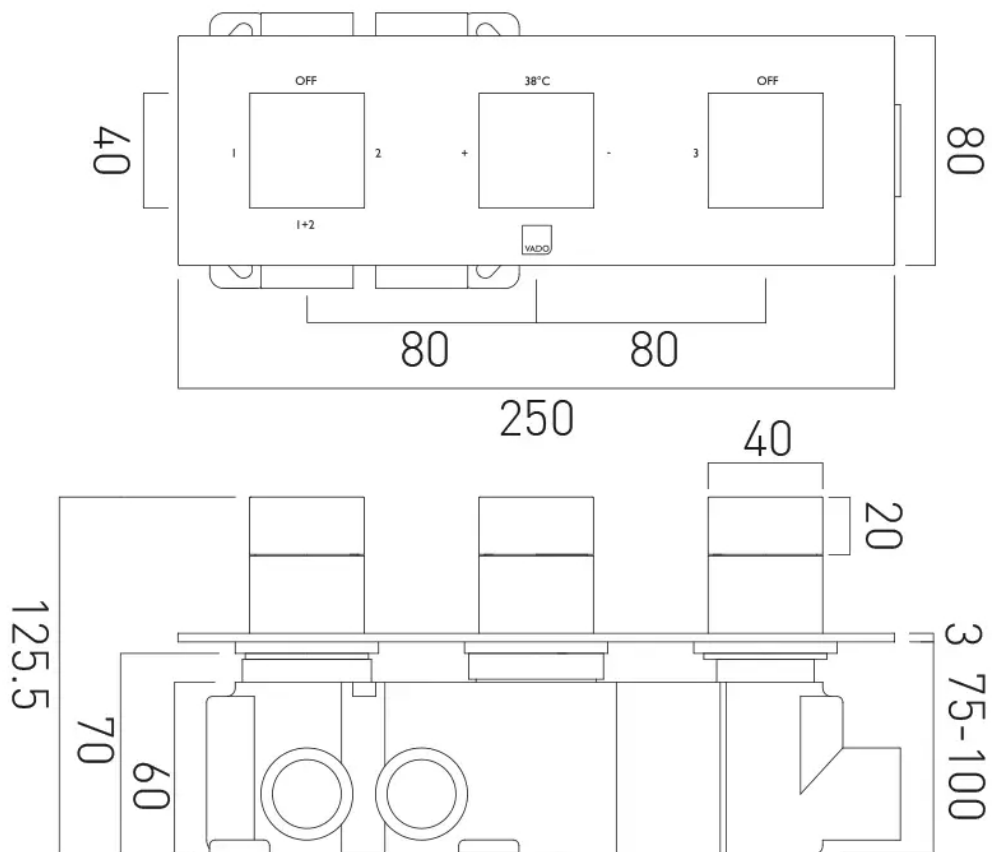

## DESCRIPTION:

Tablet Notion horizontal concealed 3 outlet 3 handle thermostatic shower valve with all-flow function wall mounted  
thermostatic cartridge V-001C-PLA  
diverter cartridge TAB-001G-DIV  
flow cartridge TAB-002A-3/4  
2 x 3/4" female inlets  
3 x 3/4" female outlets  
includes 3/4" - 1/2" adaptors  
supplied with mortar/tile guard  
min-max wall mount 75-100mm  
optimum installation depth 87mm  
minimum operating pressure  
0.2 bar LP (shower) 1.0 bar MP (bath)

## FLOW RATE AT 3.0 BAR FLOW PRESSURE:

33 l/min

tel: 01934 744466  
email: sales@vado.com  
www.vado.com

**where inspiration flows**  
taps | showering | accessories

# TECHNICAL DRAWING

**COLLECTION:** NOTION

**PRODUCT CODE:** IND-T128/3-H-NOT-BRN

tel: 01934 744466  
email: [sales@vado.com](mailto:sales@vado.com)  
[www.vado.com](http://www.vado.com)

**where inspiration flows**  
taps | showering | accessories