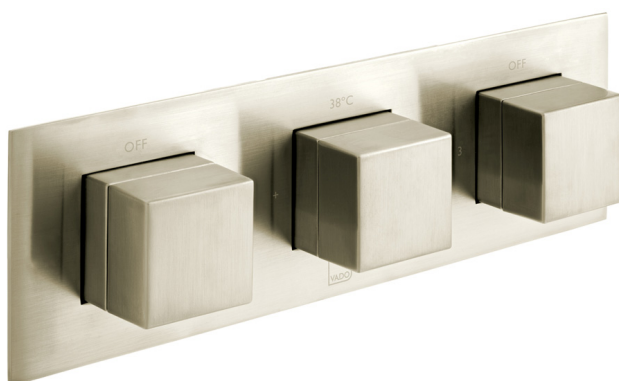

# SPECIFICATION SHEET

**COLLECTION:** NOTION

**PRODUCT CODE:** IND-T128/3-H-NOT-BRN

## DESCRIPTION:

Tablet Notion horizontal concealed 3 outlet 3 handle thermostatic shower valve with all-flow function wall mounted  
thermostatic cartridge V-001C-PLA  
diverter cartridge TAB-001G-DIV  
flow cartridge TAB-002A-3/4  
2 x 3/4" female inlets  
3 x 3/4" female outlets  
includes 3/4" - 1/2" adaptors  
supplied with mortar/tile guard  
min-max wall mount 75-100mm  
optimum installation depth 87mm  
minimum operating pressure  
0.2 bar LP (shower) 1.0 bar MP (bath)

## FINISH:

Brushed Nickel