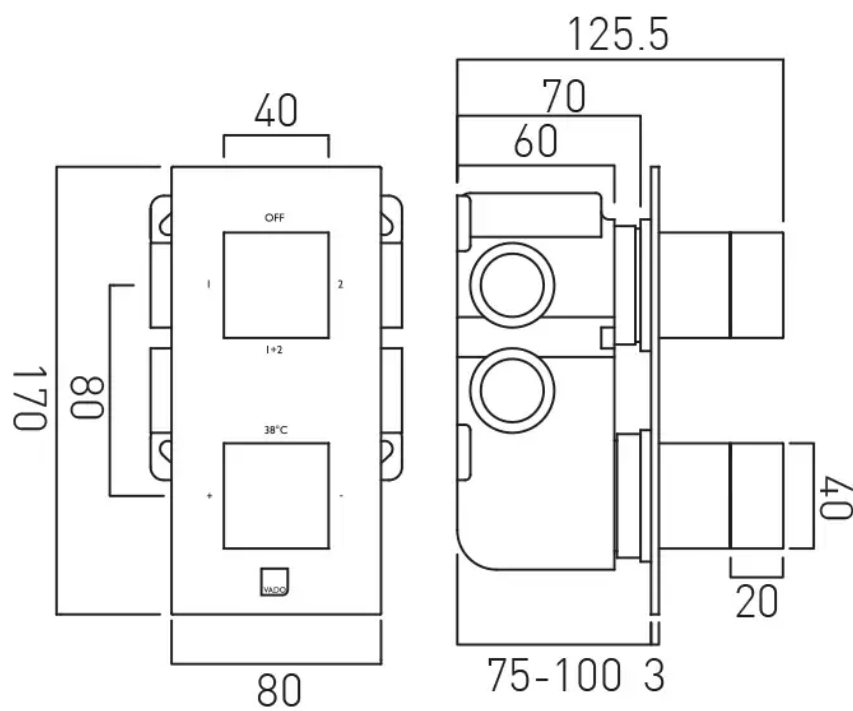

## DESCRIPTION:

Tablet Notion vertical concealed 2 outlet 2 handle  
thermostatic shower valve with all-flow function  
wall mounted  
thermostatic cartridge V-001C-PLA  
diverter cartridge FL-802-33/2MX  
2 x 3/4" female inlets  
2 x 3/4" female outlets  
includes 3/4" - 1/2" adaptors  
supplied with mortar/tile guard  
min-max wall mount 75-100mm  
optimum installation depth 87mm  
minimum operating pressure  
0.2 bar LP (shower) 1.0 bar MP (bath)

# TECHNICAL DRAWING

**COLLECTION:** NOTION

**PRODUCT CODE:** IND-T148/2-NOT-BRN

tel: 01934 744466  
email: sales@vado.com  
www.vado.com

**where inspiration flows**  
taps | showering | accessories