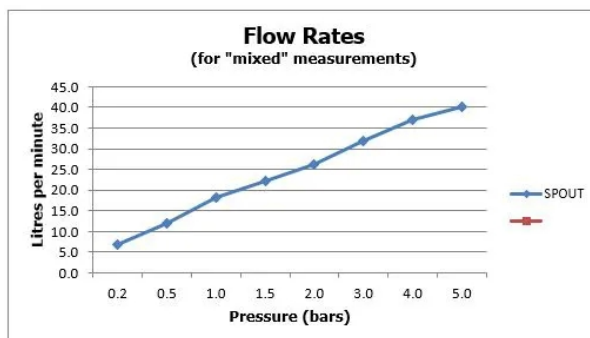

## MINIMUM OPERATING PRESSURE:

0.2 bar LP (shower) 1.0 bar MP (bath)

## FLOW RATE AT 3.0 BAR FLOW PRESSURE:

32 l/min

15 year guarantee

tel: 01934 744466  
email: sales@vado.com  
www.vado.com

where inspiration flows  
taps | showering | accessories