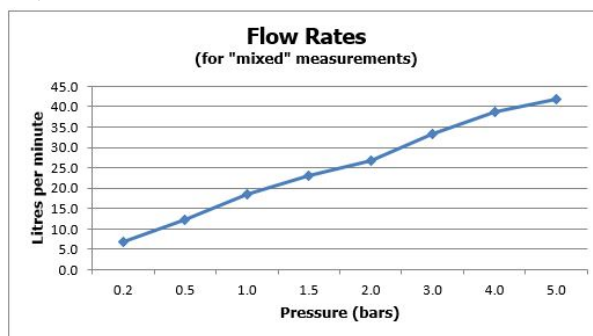

FINISH:

Brushed Nickel

MINIMUM OPERATING PRESSURE:

0.2 bar LP (shower) 1.0 bar MP (bath)

FLOW RATE AT 3.0 BAR FLOW PRESSURE:

33 l/min

tel: 01934 744466
email: sales@vado.com
www.vado.com

where inspiration flows
taps | showering | accessories