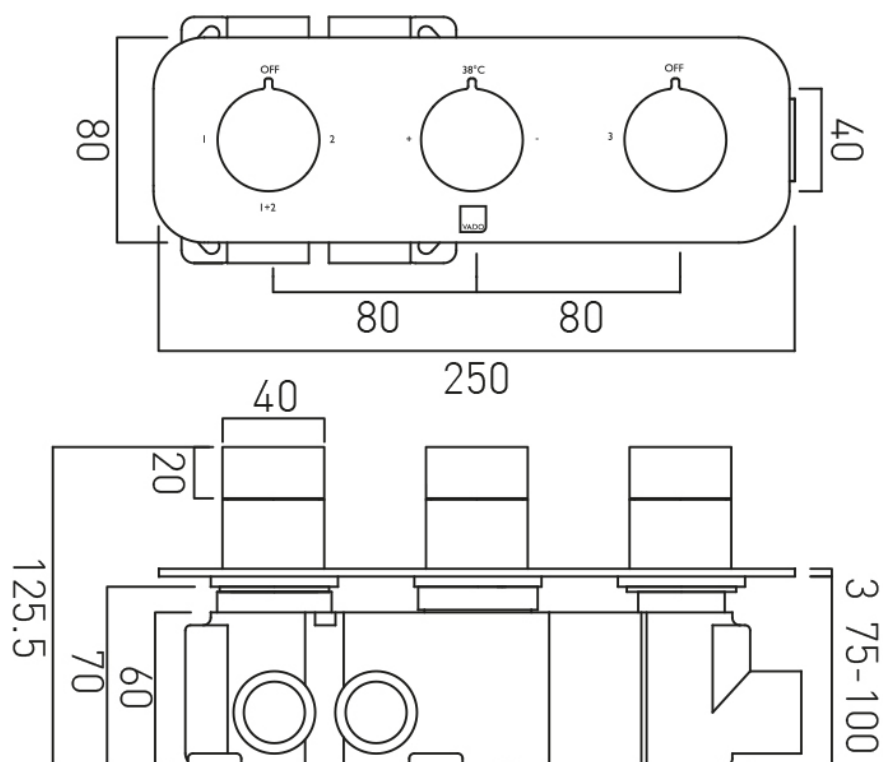

SPECIFICATION SHEET

COLLECTION: ALTITUDE

PRODUCT CODE: IND-T128/3-H-ALT-BRN

DESCRIPTION:

Tablet Altitude horizontal concealed 3 outlet 3 handle thermostatic shower valve with all-flow function wall mounted
thermostatic cartridge V-001C-PLA
diverter cartridge TAB-001G-DIV
flow cartridge TAB-002A-3/4
2 x 3/4" female inlets
3 x 3/4" female outlets
includes 3/4" - 1/2" adaptors
supplied with mortar/tile guard
min-max wall mount 75-100mm
optimum installation depth 87mm
minimum operating pressure 0.2 bar LP (shower) / 1.0 bar MP (bath)

FINISH:

Brushed Nickel

MINIMUM OPERATING PRESSURE:

0.2 bar LP (shower) 1.0 bar MP (bath)

FLOW RATE AT 3.0 BAR FLOW PRESSURE:

33 l/min

tel: 01934 744466
email: sales@vado.com
www.vado.com

where inspiration flows
taps | showering | accessories

TECHNICAL DRAWING

COLLECTION: ALTITUDE

PRODUCT CODE: IND-T128/3-H-ALT-BRN

tel: 01934 744466
email: sales@vado.com
www.vado.com

where inspiration flows
taps | showering | accessories