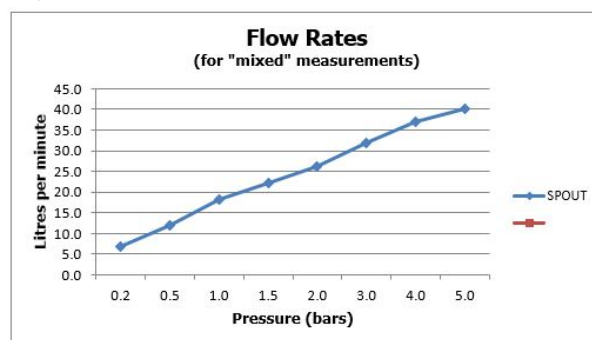

bar MP (bath)

FINISH:

Brushed Nickel

MINIMUM OPERATING PRESSURE:

0.2 bar LP (shower) 1.0 bar MP (bath)

FLOW RATE AT 3.0 BAR FLOW PRESSURE:

32 l/min

15 year guarantee