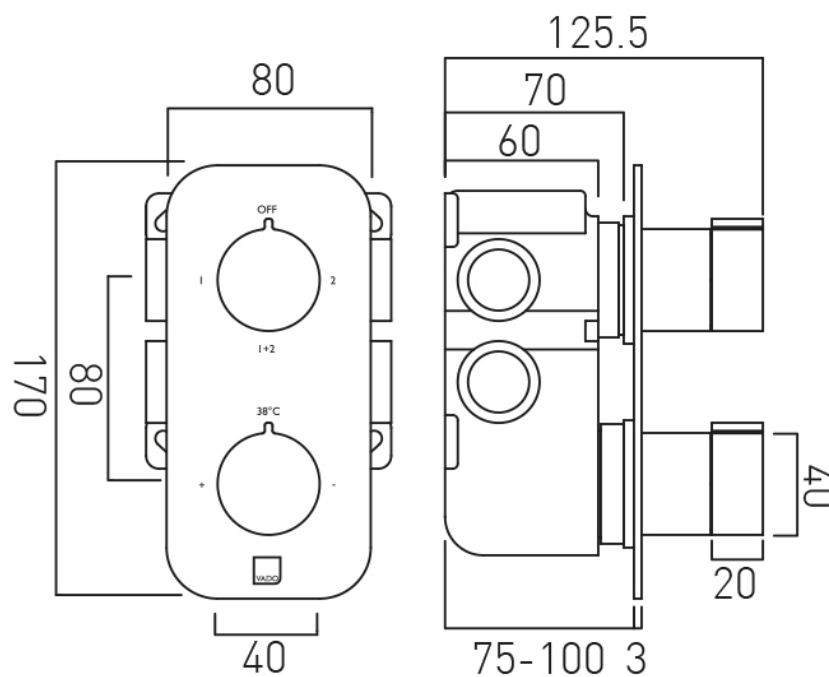

diverter cartridge FL-802-33/2MX

2 x 3/4" female inlets

2 x 3/4" female outlets

includes 3/4" - 1/2" adaptors

supplied with mortar/tile guard

min-max wall mount 75-100mm

optimum installation depth 87mm

minimum operating pressure 0.2 bar LP (shower) / 1.0

tel: 01934 744466

email: sales@vado.com

www.vado.com

where inspiration flows

taps | showering | accessories

TECHNICAL DRAWING

COLLECTION: ALTITUDE

PRODUCT CODE: IND-T148/2-ALT-BRN