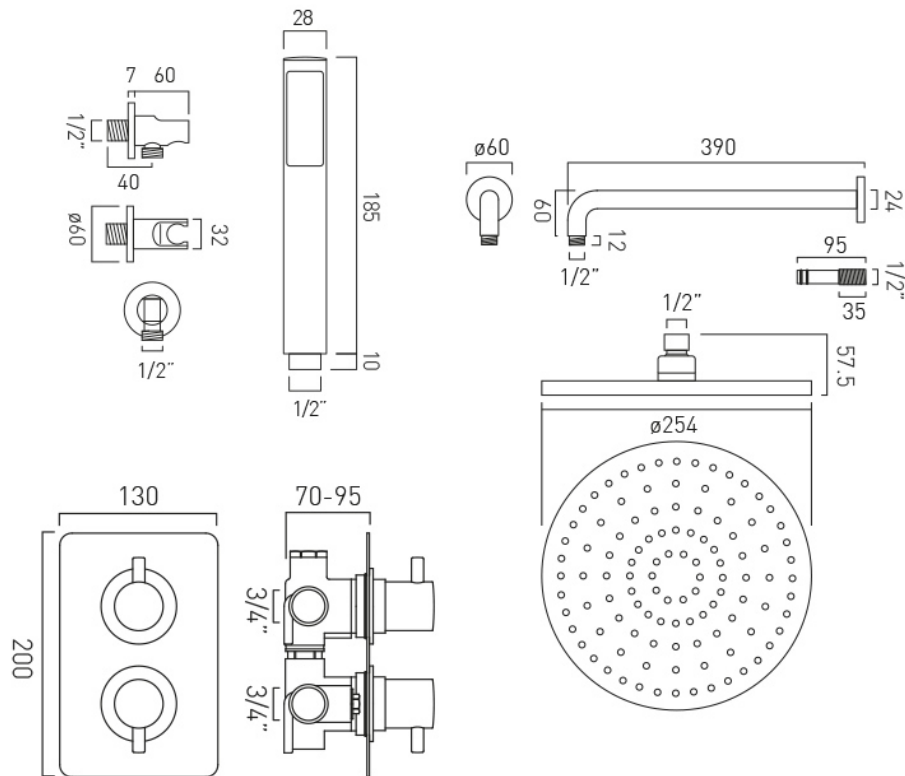

SPECIFICATION SHEET

COLLECTION:

PRODUCT CODE: DX-172251-CELSQ-CP

DESCRIPTION:

Celsius

- 2 outlet thermostatic shower valve
- Saturn 254mm head with shower arm
- Zoo single function shower kit with integrated outlet and bracket

thermostatic cartridge V-001C-PLA
diverter cartridge FL-804-33X/3X
minimum operating pressure 1.0 bar MP

kit comprises:

CEL-148D/2/SQ-C/P
WG-SATURN2/SA-C/P
ZOO-SFMKWO-C/P

2 x 3/4" female inlets
2 x 3/4" female outlets
includes 3/4" - 1/2" adaptors
inc. bleed valve for system flush on installation
min-max wall mount 70-95mm
optimum installation depth 82mm
tel: 01934 744466
email: sales@vado.com
www.vado.com

FINISH:

Chrome

FLOW REGULATOR:

FR-SHOWER/9-PLA

MINIMUM OPERATING PRESSURE:

1.0 bar MP

where inspiration flows

taps | showering | accessories

VADO

TECHNICAL DRAWING

COLLECTION:

PRODUCT CODE: DX-172251-CELSQ-CP

tel: 01934 744466
email: sales@vado.com
www.vado.com

where inspiration flows
taps | showering | accessories