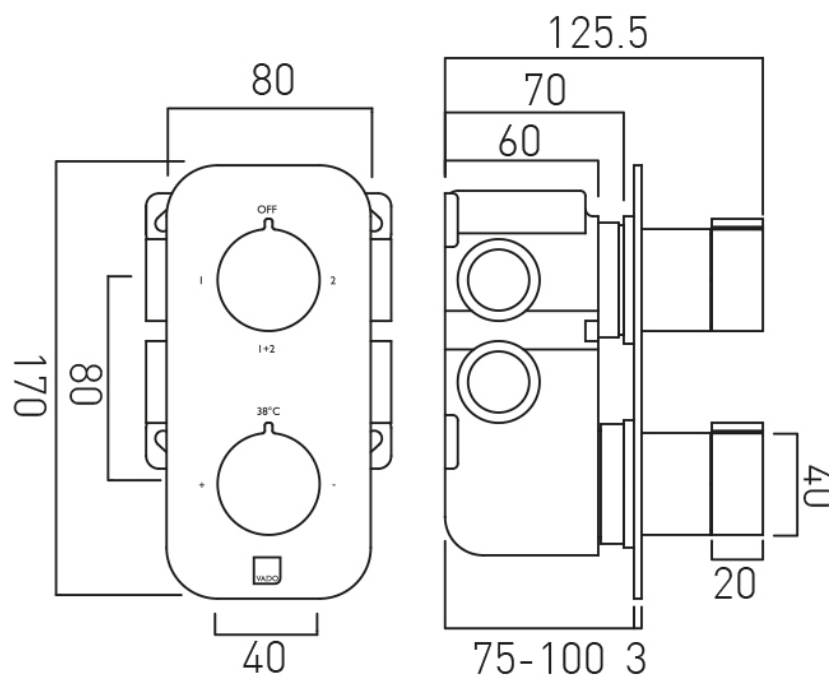

diverter cartridge TAB-001G-DIV

2 x 3/4" female inlets

2 x 3/4" female outlets

includes 3/4" - 1/2" adaptors

supplied with mortar/tile guard

min-max wall mount 75-100mm

optimum installation depth 87mm

minimum operating pressure 0.2 bar LP (shower) / 1.0 bar MP (bath)

tel: 01934 744466

email: sales@vado.com

www.vado.com

where inspiration flows

taps | showering | accessories

TECHNICAL DRAWING

COLLECTION: ALTITUDE

PRODUCT CODE: IND-T148/2-ALT-BLK