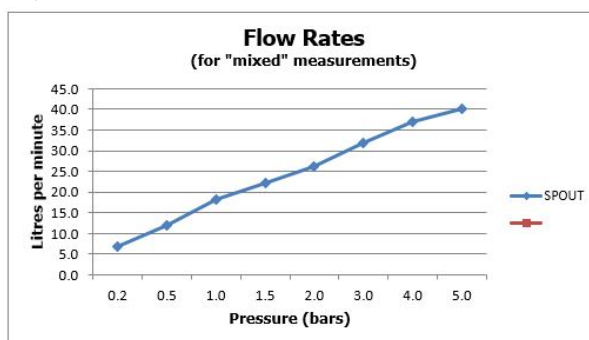

bar MP (bath)

FINISH:

Brushed Black

MINIMUM OPERATING PRESSURE:

0.2 bar LP (shower) 1.0 bar MP (bath)

FLOW RATE AT 3.0 BAR FLOW PRESSURE:

32 l/min

15 year guarantee