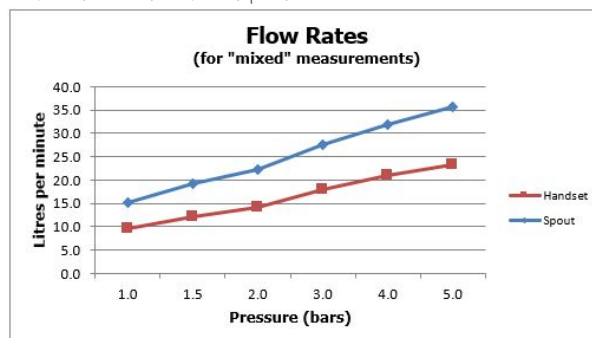

SPECIFICATION SHEET

COLLECTION: NOTION

PRODUCT CODE: IND-NOT233-BRN

DESCRIPTION:

bath shower mixer
with shower kit
single lever
floor mounted
ceramic cartridge C-011-N40
2 x 1/2" female inlets
fixed spout
with flow straightener
minimum operating pressure 1.0 bar MP

FINISH:

Brushed Nickel

FLOW REGULATOR:

FR-FLEXI/8-PLA

MINIMUM OPERATING PRESSURE:

1.0 bar MP

FLOW RATE AT 3.0 BAR FLOW PRESSURE:

18 l/min (handset) 27 l/min (spout)