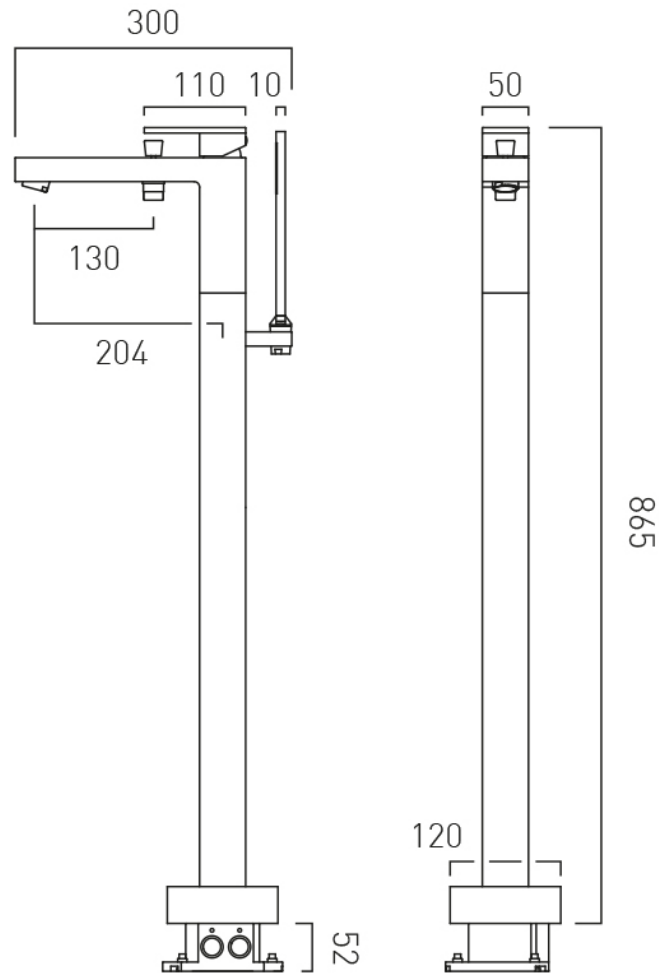

SPECIFICATION SHEET

COLLECTION: NOTION

PRODUCT CODE: IND-NOT233-BRN

DESCRIPTION:

bath shower mixer
with shower kit
single lever
floor mounted
ceramic cartridge C-011-N40
2 x 1/2" female inlets
fixed spout
with flow straightener
minimum operating pressure 1.0 bar MP

FINISH:

Brushed Nickel

FLOW REGULATOR:

FR-FLEXI/8-PLA

MINIMUM OPERATING PRESSURE:

1.0 bar MP

FLOW RATE AT 3.0 BAR FLOW PRESSURE:

18 l/min (handset) 27 l/min (spout)

tel: 01934 744466
email: sales@vado.com
www.vado.com

where inspiration flows
taps | showering | accessories

TECHNICAL DRAWING

COLLECTION: NOTION

PRODUCT CODE: IND-NOT233-BRN

tel: 01934 744466
email: sales@vado.com
www.vado.com