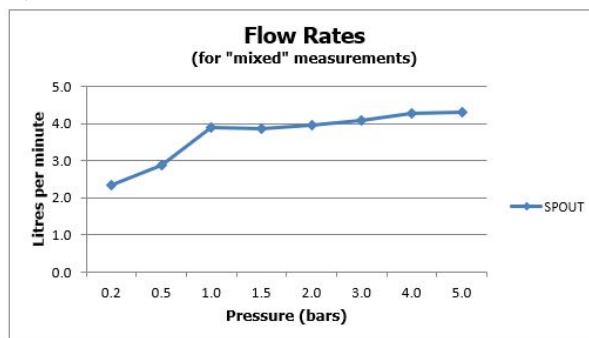

SPECIFICATION SHEET

COLLECTION: NOTION

PRODUCT CODE: IND-NOT200/SB-BRG

DESCRIPTION:

slimline mono basin mixer
single lever
deck mounted
smooth bodied
without universal basin waste
with water flow aerator
ceramic cartridge C-010-N25
2 x 1/2" nut x 550mm flexipipe connections
deck mount drill hole diameter 35mm
minimum operating pressure 1.0 bar MP

FINISH:

Brushed Gold

MINIMUM OPERATING PRESSURE:

1.0 bar MP

FLOW RATE AT 3.0 BAR FLOW PRESSURE:

5 l/min

tel: 01934 744466
email: sales@vado.com
www.vado.com

where inspiration flows
taps | showering | accessories