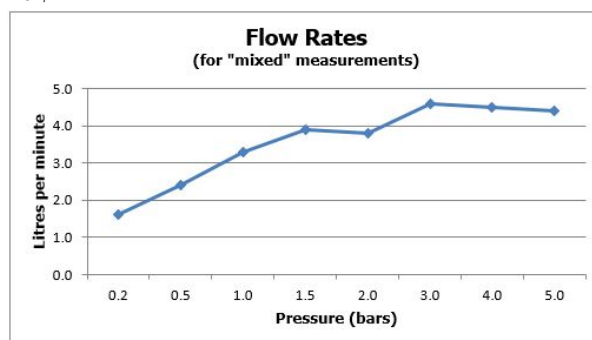

**FINISH:**

Brushed Nickel

**FLOW REGULATOR:**

flow regulator fitted as standard

**MINIMUM OPERATING PRESSURE:**

1.0 bar MP

**FLOW RATE AT 3.0 BAR FLOW PRESSURE:**

4.5 l/min