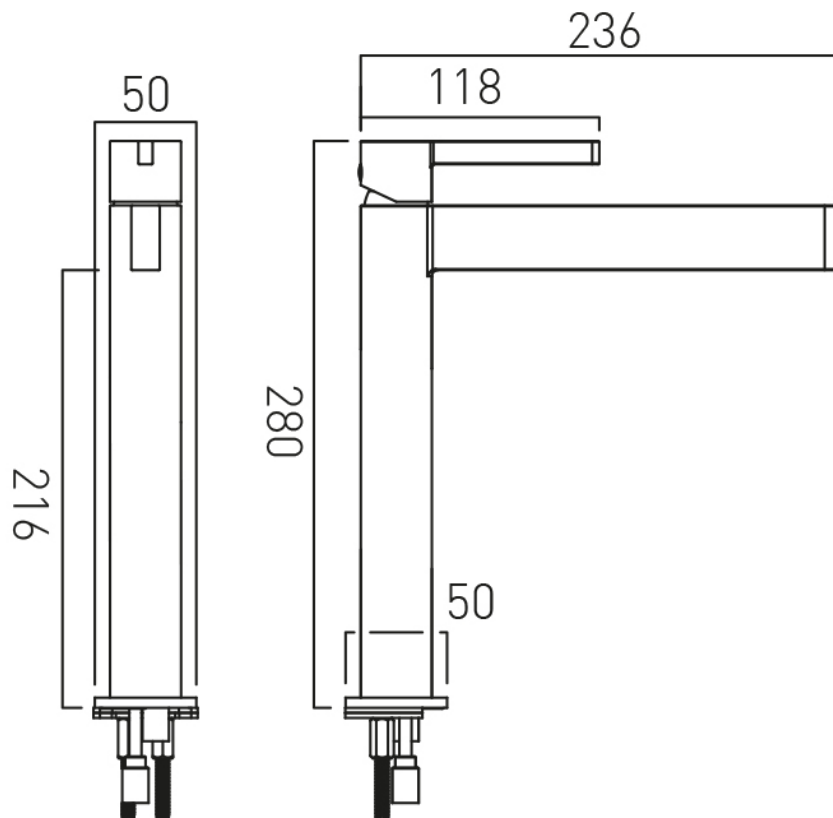

# SPECIFICATION SHEET

**COLLECTION:** EDIT

**PRODUCT CODE:** IND-EDI100E/SB-BRN

**DESCRIPTION:**

extended mono basin mixer  
single lever  
deck mounted  
smooth bodied without universal basin waste  
minimum operating pressure 1.0 bar MP

**FINISH:**

Brushed Nickel

**FLOW REGULATOR:**

flow regulator fitted as standard

**MINIMUM OPERATING PRESSURE:**

1.0 bar MP

**FLOW RATE AT 3.0 BAR FLOW PRESSURE:**

4.5 l/min

# TECHNICAL DRAWING

**COLLECTION:** EDIT

**PRODUCT CODE:** IND-EDI100E/SB-BRN

tel: 01934 744466  
email: sales@vado.com  
www.vado.com

**where inspiration flows**  
taps | showering | accessories