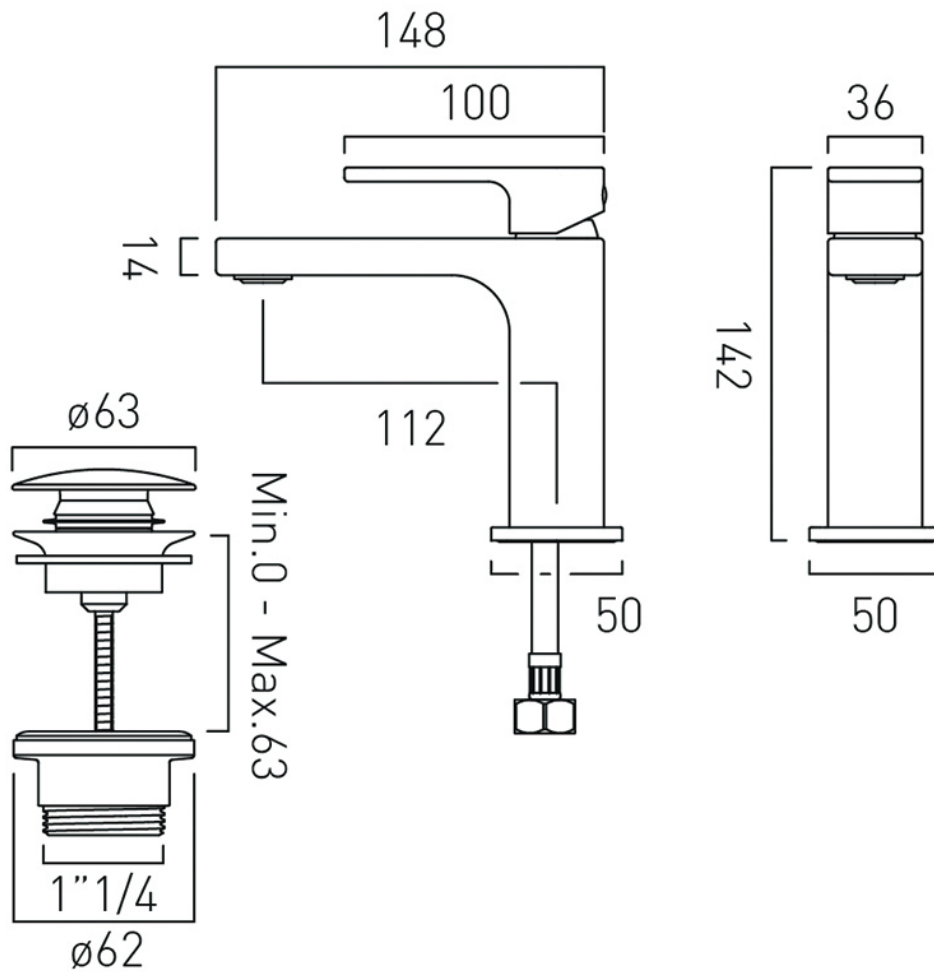

TECHNICAL DRAWING

COLLECTION: LIFE

PRODUCT CODE: LIF-200/CC-CP

tel: 01934 744466
email: sales@vado.com
www.vado.com

where inspiration flows
taps | showering | accessories