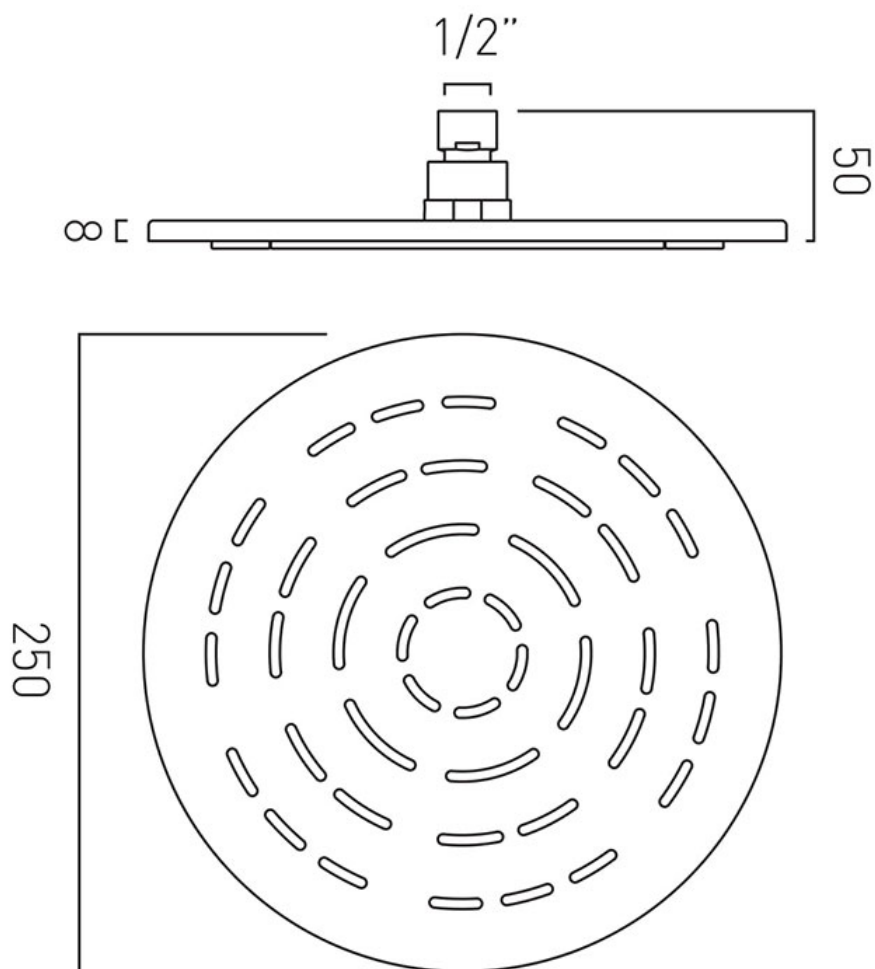

SPECIFICATION SHEET

COLLECTION: GEOMETRY

PRODUCT CODE: GEOM-250R0-SS

FINISH:

Chrome

MINIMUM OPERATING PRESSURE:

1.0 bar MP

tel: 01934 744466
email: sales@vado.com
www.vado.com

where inspiration flows
taps | showering | accessories

TECHNICAL DRAWING

COLLECTION: GEOMETRY

PRODUCT CODE: GEOM-250R0-SS

tel: 01934 744466
email: sales@vado.com
www.vado.com

where inspiration flows
taps | showering | accessories