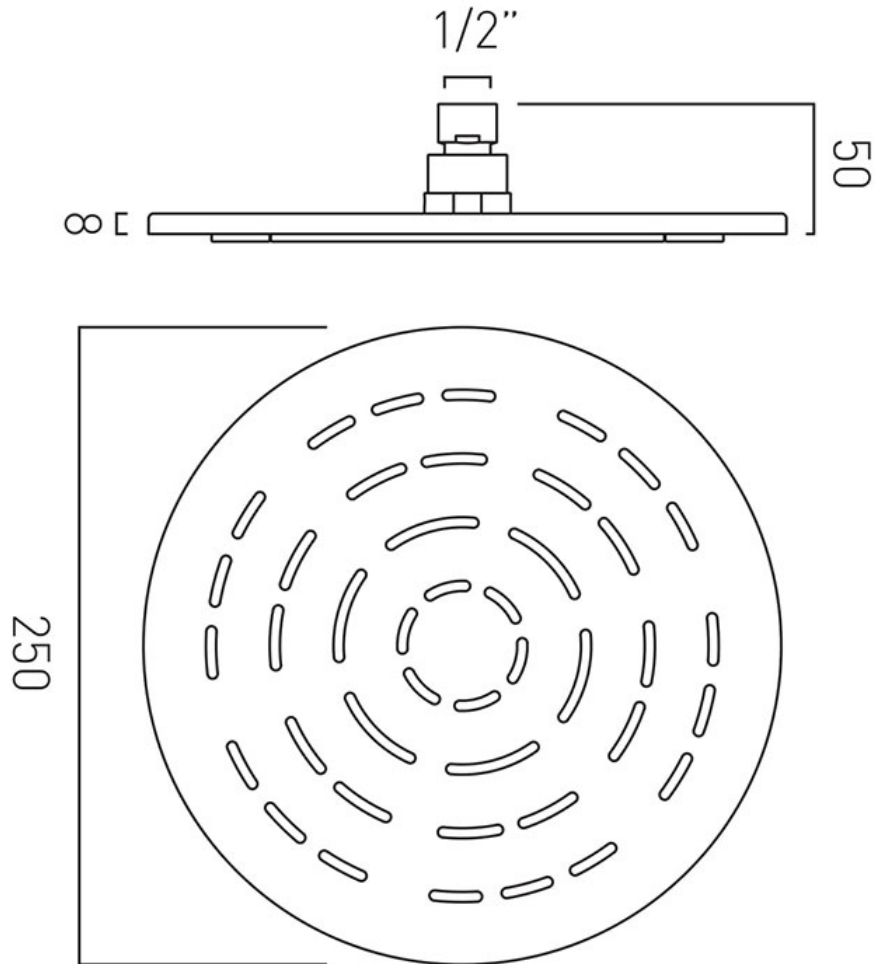

SPECIFICATION SHEET

COLLECTION: GEOMETRY

PRODUCT CODE: GEOM-250R0-SS

FINISH:

Chrome

MINIMUM OPERATING PRESSURE:

1.0 bar MP

tel: 01934 744466
email: sales@vado.com
www.vado.com

where inspiration flows
taps | showering | accessories

TECHNICAL DRAWING

COLLECTION: GEOMETRY

PRODUCT CODE: GEOM-250R0-SS

tel: 01934 744466
email: sales@vado.com
www.vado.com

where inspiration flows
taps | showering | accessories