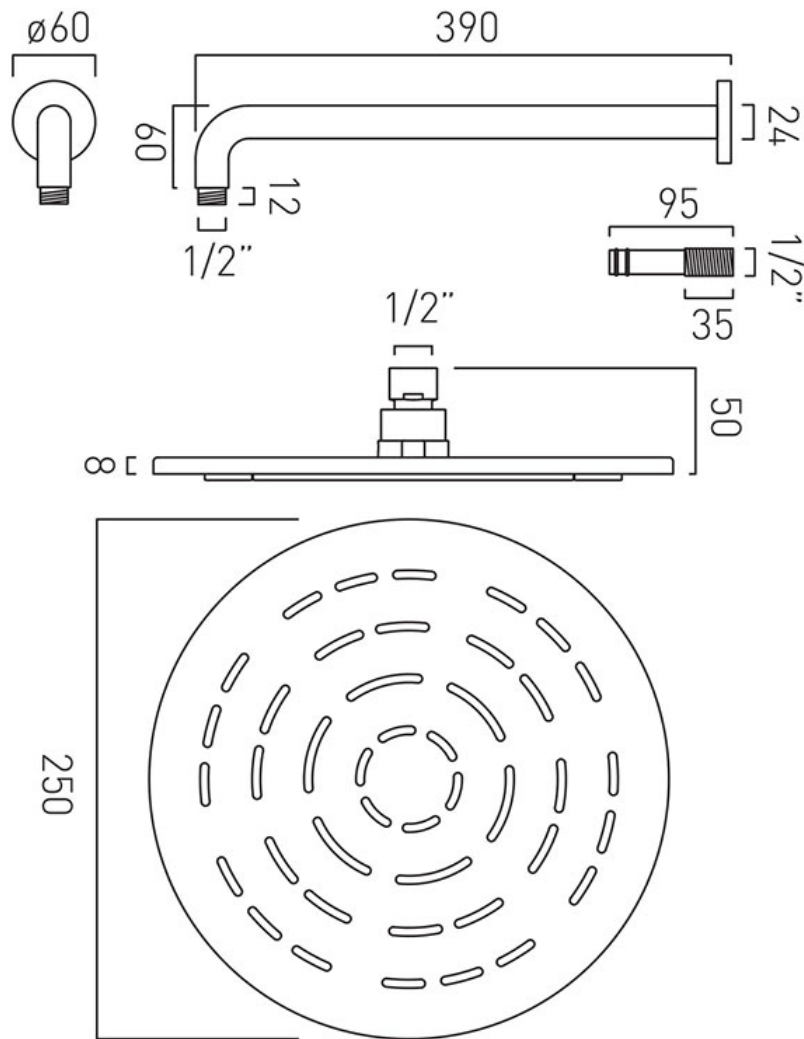

TECHNICAL DRAWING

COLLECTION: GEOMETRY

PRODUCT CODE: GEOM-250R0-SA-SS

tel: 01934 744466
email: sales@vado.com
www.vado.com

where inspiration flows
taps | showering | accessories