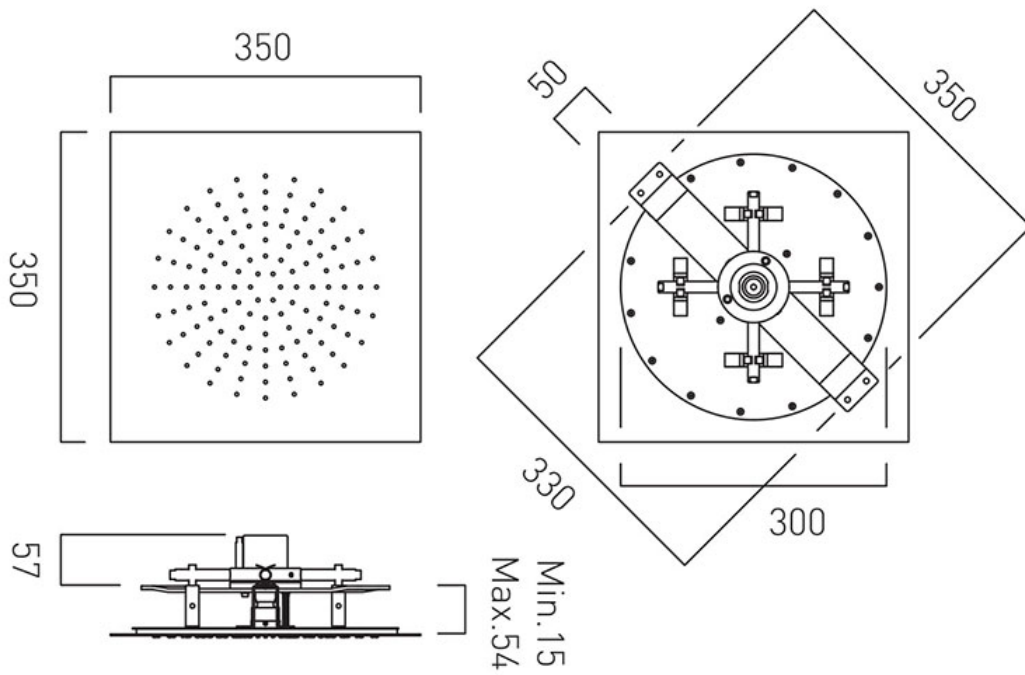

SPECIFICATION SHEET

COLLECTION: SKY

PRODUCT CODE: SKY-SQ35-CP

FINISH:

Chrome

MINIMUM OPERATING PRESSURE:

1.0 bar MP

tel: 01934 744466
email: sales@vado.com
www.vado.com

where inspiration flows
taps | showering | accessories

TECHNICAL DRAWING

COLLECTION: SKY

PRODUCT CODE: SKY-SQ35-CP

tel: 01934 744466
email: sales@vado.com
www.vado.com

where inspiration flows
taps | showering | accessories