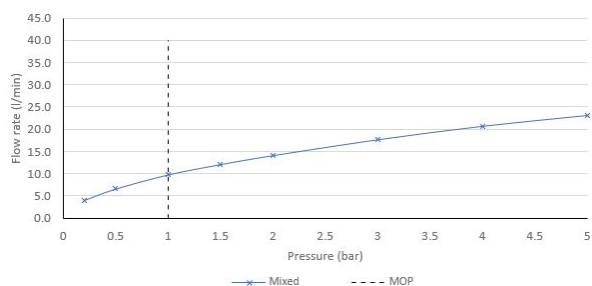

SPECIFICATION SHEET

COLLECTION: SKY

PRODUCT CODE: SKY-SQ35-CP

FINISH:

Chrome

MINIMUM OPERATING PRESSURE:

1.0 bar MP

tel: 01934 744466
email: sales@vado.com
www.vado.com