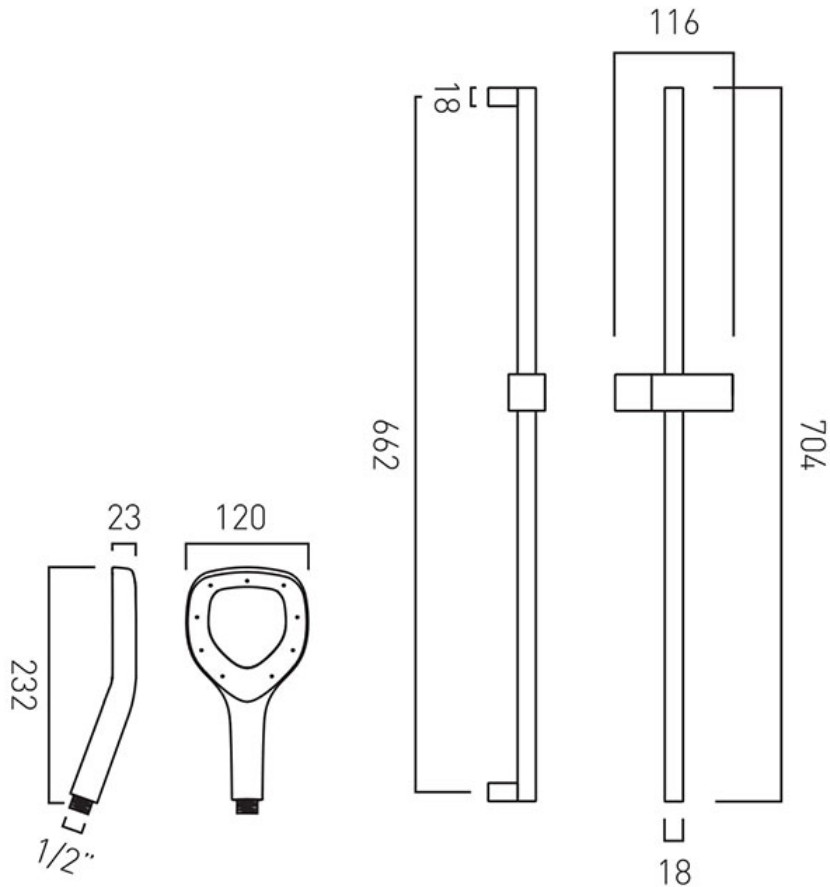

TECHNICAL DRAWING

COLLECTION:

PRODUCT CODE: HORI-SFSRK-CP

tel: 01934 744466
email: sales@vado.com
www.vado.com

where inspiration flows
taps | showering | accessories