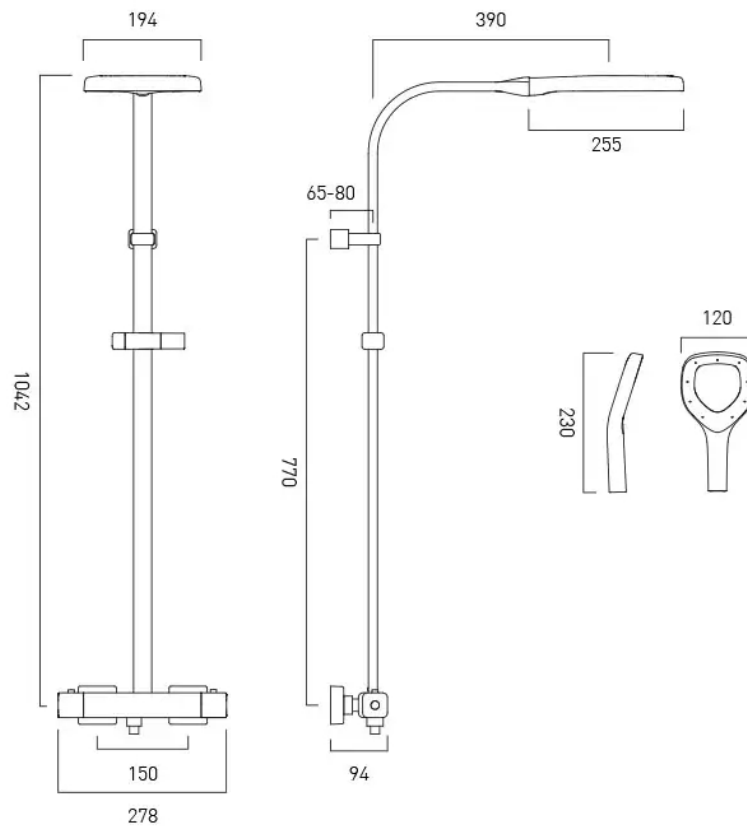

## DESCRIPTION:

Horizon

- square thermostatic shower valve with integrated diverter and rigid riser
- Horizon 194mm (8") cross-spray shower head
- Horizon single function cross-spray shower handset
- 15mm depth adjustment tolerance: min 65mm – max 80mm
- offset connectors and easy-fit brackets included

## MINIMUM OPERATING PRESSURE:

1.0 bar MP

tel: 01934 744466  
email: sales@vado.com  
www.vado.com

**where inspiration flows**  
taps | showering | accessories

# TECHNICAL DRAWING

COLLECTION:

PRODUCT CODE: HORI-149RRK-CP

tel: 01934 744466  
email: sales@vado.com  
www.vado.com

**where inspiration flows**  
taps | showering | accessories