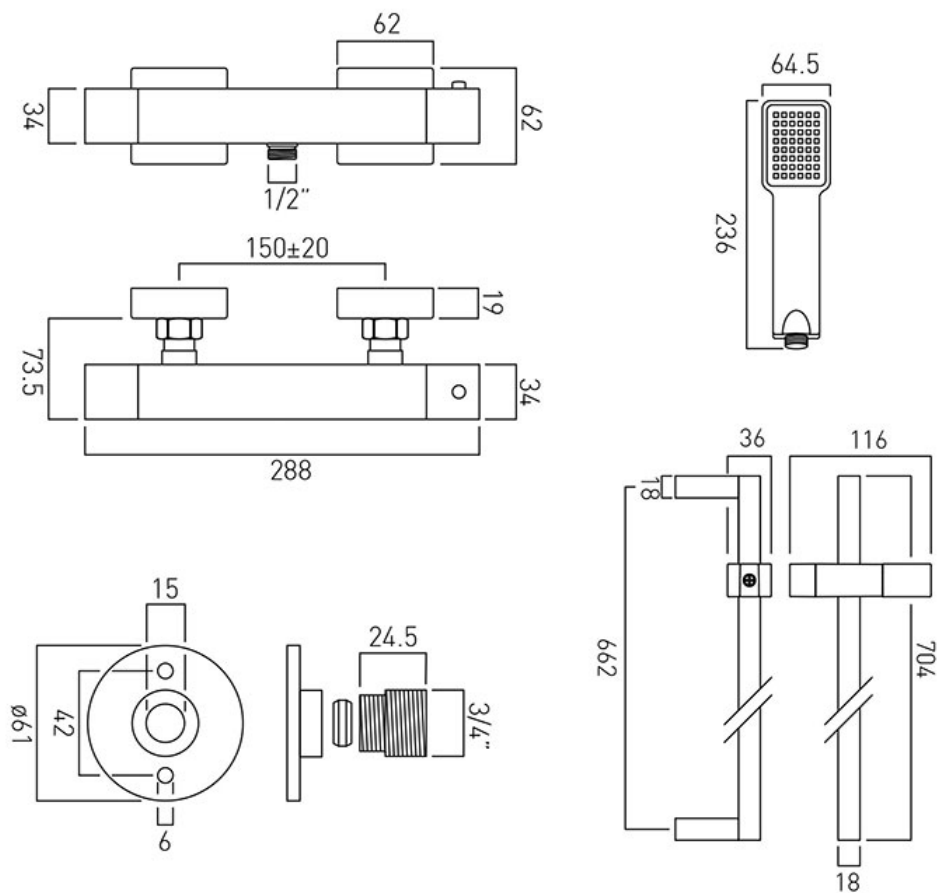

TECHNICAL DRAWING

COLLECTION:

PRODUCT CODE: WG-TEBOX149/B-1/2-CP

tel: 01934 744466
email: sales@vado.com
www.vado.com

where inspiration flows
taps | showering | accessories