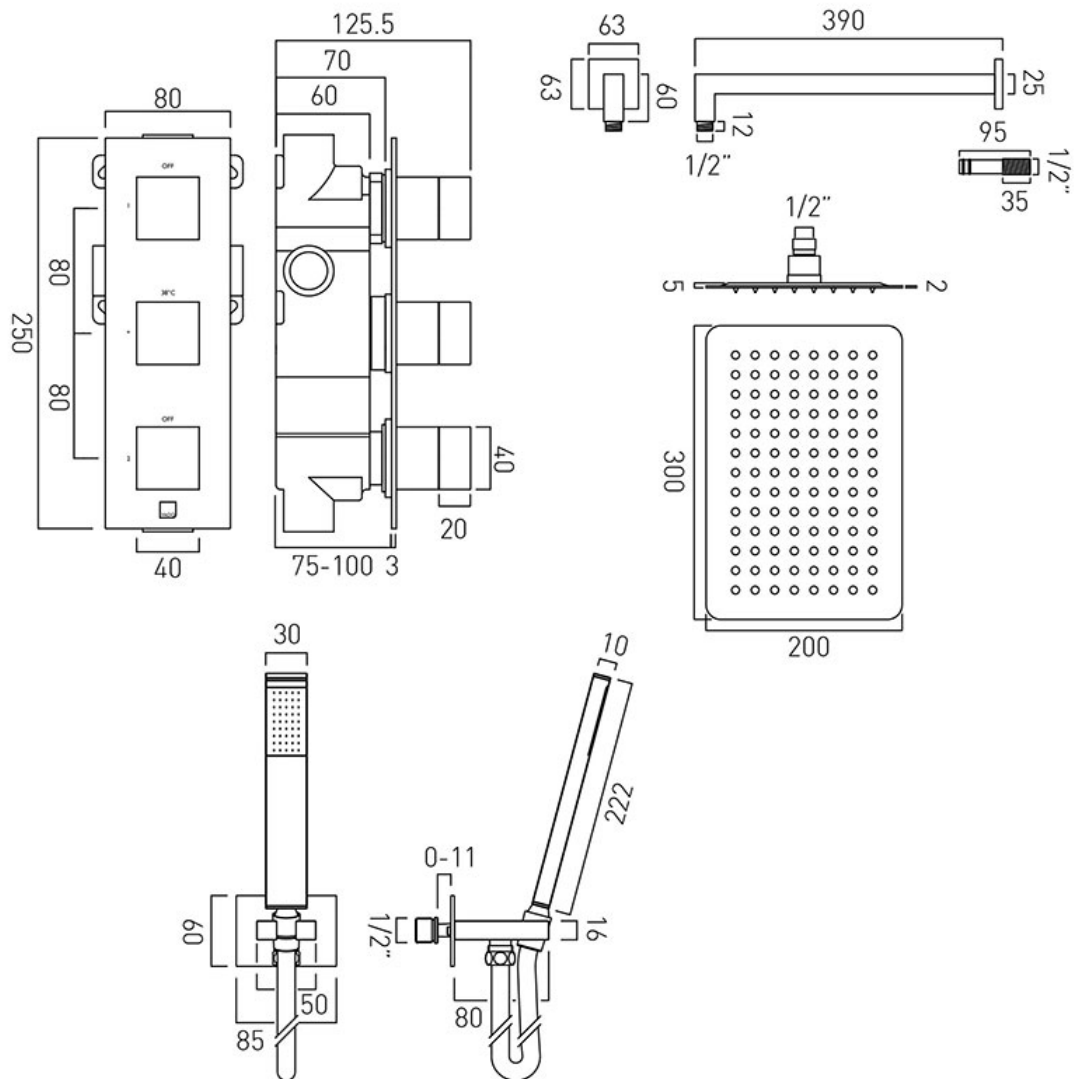

min-max wall mount 68-77mm (standard)

optimum installation depth 73mm (standard)

## FLOW REGULATOR:

FR-SHOWER/9-C/P (2 are required)

# TECHNICAL DRAWING

COLLECTION: NOTION

PRODUCT CODE: TAB-1743/NOT-CP

tel: 01934 744466  
email: sales@vado.com  
www.vado.com

**where inspiration flows**  
taps | showering | accessories