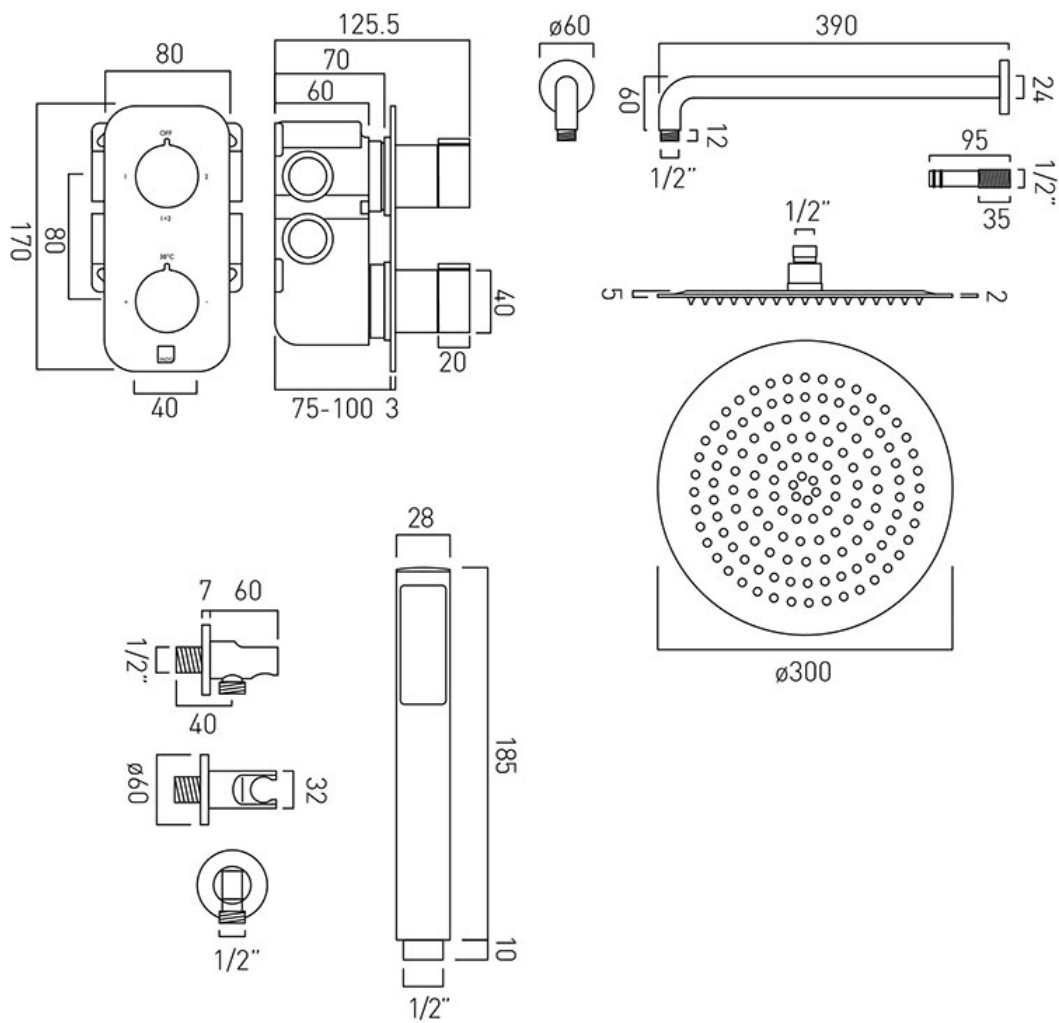

SPECIFICATION SHEET

COLLECTION: ALTITUDE

PRODUCT CODE: TAB-1721/ALT-CP

DESCRIPTION:

Tablet Altitude Vertical

- 2 outlet thermostatic shower valve with all-flow function
- Aquablade 300mm round head with shower arm
- Zoo single function shower kit with integrated outlet and bracket

thermostatic cartridge V-001C-PLA

diverter cartridge FL-802-33/2MX

minimum operating pressure 1.0 bar MP

kit comprises:

TAB-148/2-ALT-C/P

AQB-RO/30/SA-C/P

ZOO-SFMKWO-C/P

shower valve includes 3/4" - 1/2" adaptors

min-max wall mount 68-77mm (standard)

optimum installation depth 73mm (standard)

FINISH:

Chrome

FLOW REGULATOR:

FR-SHOWER/9-C/P (2 are required)

MINIMUM OPERATING PRESSURE:

1.0 bar MP

PRODUCT CODE: TAB-1721/ALT-CP

tel: 01934 744466
email: sales@vado.com
www.vado.com

where inspiration flows
taps | showering | accessories