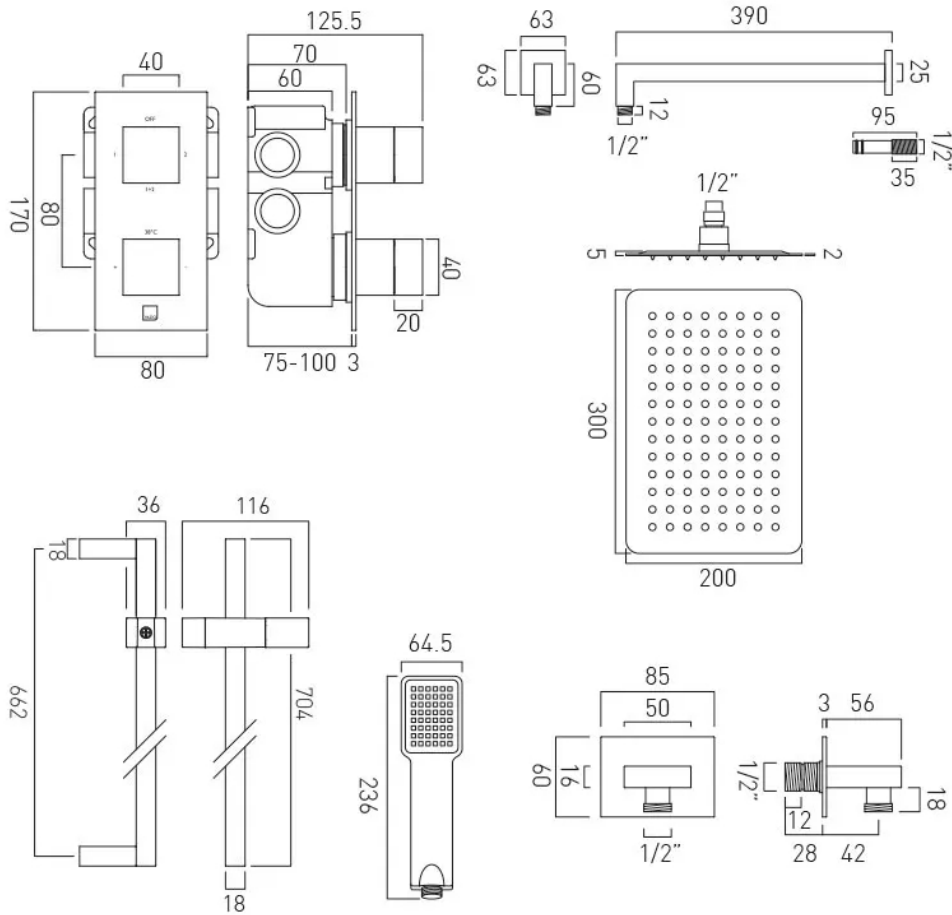

shower valve includes 3/4" - 1/2" adaptors

min-max wall mount 68-77mm (standard)

optimum installation depth 73mm (standard)

tel: 01934 744466

email: sales@vado.com

www.vado.com

## MINIMUM OPERATING PRESSURE:

1.0 bar MP

**where inspiration flows**

taps | showering | accessories

VADO

# TECHNICAL DRAWING

**COLLECTION:** NOTION

**PRODUCT CODE:** TAB-1720/NOT-V2-CP

tel: 01934 744466  
email: sales@vado.com  
www.vado.com

**where inspiration flows**  
taps | showering | accessories