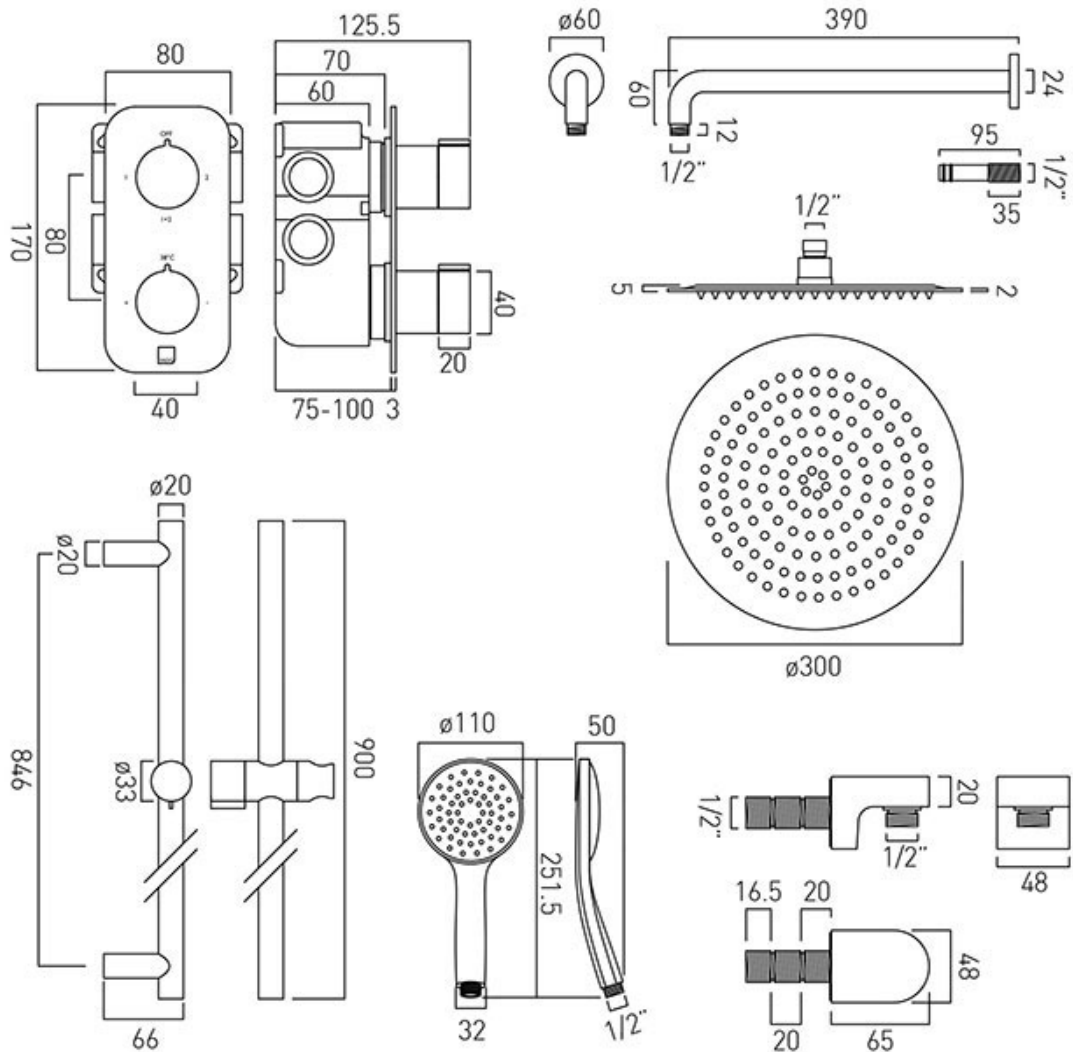

SPECIFICATION SHEET

COLLECTION: ALTITUDE

PRODUCT CODE: TAB-1720/ALT-AS-CP

DESCRIPTION:

Tablet Altitude Vertical

- 2 outlet thermostatic shower valve with all-flow function
- Aquablade 300mm round head with shower arm
- Atmosphere slide rail shower kit with air-injection single function handset
- Life wall outlet

shower valve includes 3/4" - 1/2" adaptors

min-max wall mount 68-77mm (standard)

optimum installation depth 73mm (standard)

tel: 01934 744466

email: sales@vado.com

www.vado.com

FINISH:

Chrome

FLOW REGULATOR:

FR-SHOWER/9-C/P (2 are required)

MINIMUM OPERATING PRESSURE:

1.0 bar MP

where inspiration flows

taps | showering | accessories

VADO

TECHNICAL DRAWING

COLLECTION: ALTITUDE

PRODUCT CODE: TAB-1720/ALT-AS-CP

tel: 01934 744466
email: sales@vado.com
www.vado.com

where inspiration flows
taps | showering | accessories