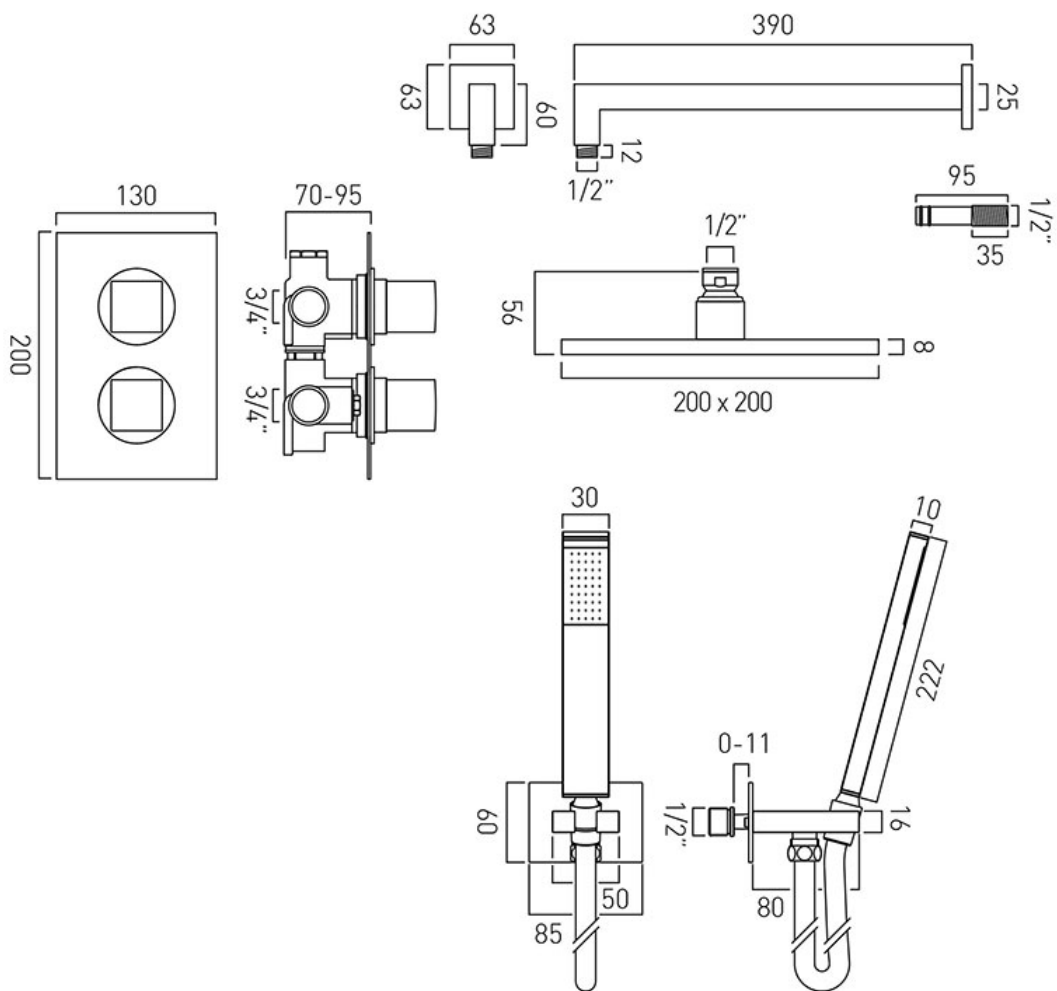

SPECIFICATION SHEET

COLLECTION:

PRODUCT CODE: DX-172251-MIX-CP

DESCRIPTION:

Mix2

- 2 outlet thermostatic shower valve
- Atmosphere 200mm square head with shower arm
- Instinct single function shower kit with integrated outlet and bracket

thermostatic cartridge V-001C-PLA
diverter cartridge FL-804-33X/3X
minimum operating pressure 1.0 bar MP

kit comprises:
MIX-148D/2-C/P
ATM-HEADSQ/B/SA/A-CP
INS-SFMKWO-C/P

2 x 3/4" female inlets
2 x 3/4" female outlets
includes 3/4" - 1/2" adaptors
inc. bleed valve for system flush on installation
min-max wall mount 70-95mm
optimum installation depth 82mm
tel: 01934 744466
email: sales@vado.com
www.vado.com

FINISH:

Chrome

FLOW REGULATOR:

FR-SHOWER/9-C/P

MINIMUM OPERATING PRESSURE:

1.0 bar MP

where inspiration flows

taps | showering | accessories

TECHNICAL DRAWING

COLLECTION:

PRODUCT CODE: DX-172251-MIX-CP

tel: 01934 744466
email: sales@vado.com
www.vado.com

where inspiration flows
taps | showering | accessories