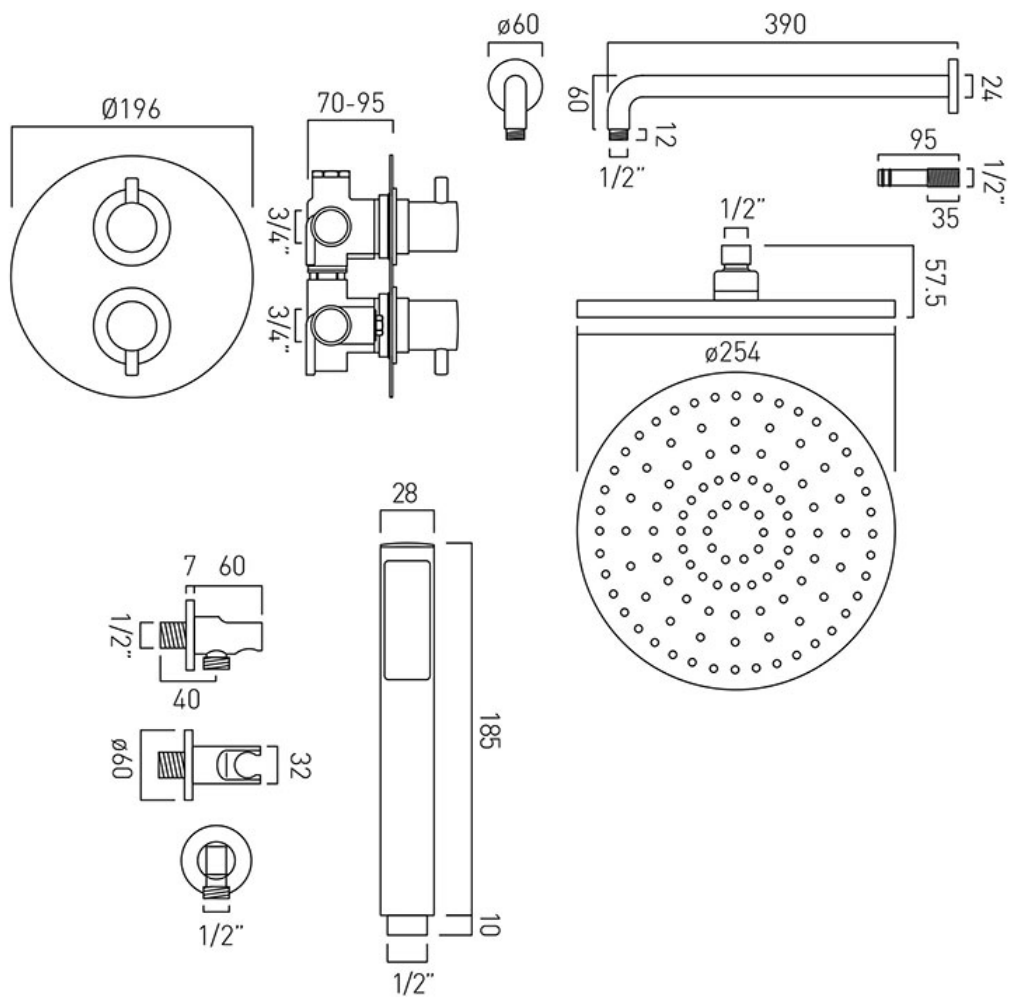

## DESCRIPTION:

Celsius

- 2 outlet thermostatic shower valve
- Saturn 254mm head with shower arm
- Zoo single function shower kit with integrated outlet and bracket

## FLOW REGULATOR:

FR-SHOWER/9-C/P

2 x 3/4" female inlets  
2 x 3/4" female outlets  
includes 3/4" - 1/2" adaptors  
inc. bleed valve for system flush on installation  
min-max wall mount 70-95mm  
optimum installation depth 82mm  
tel: 01934 744466  
email: sales@vado.com  
www.vado.com

# TECHNICAL DRAWING

**COLLECTION:** CELSIUS

**PRODUCT CODE:** DX-172251-CELRO-CP

tel: 01934 744466  
email: sales@vado.com  
www.vado.com

**where inspiration flows**  
taps | showering | accessories