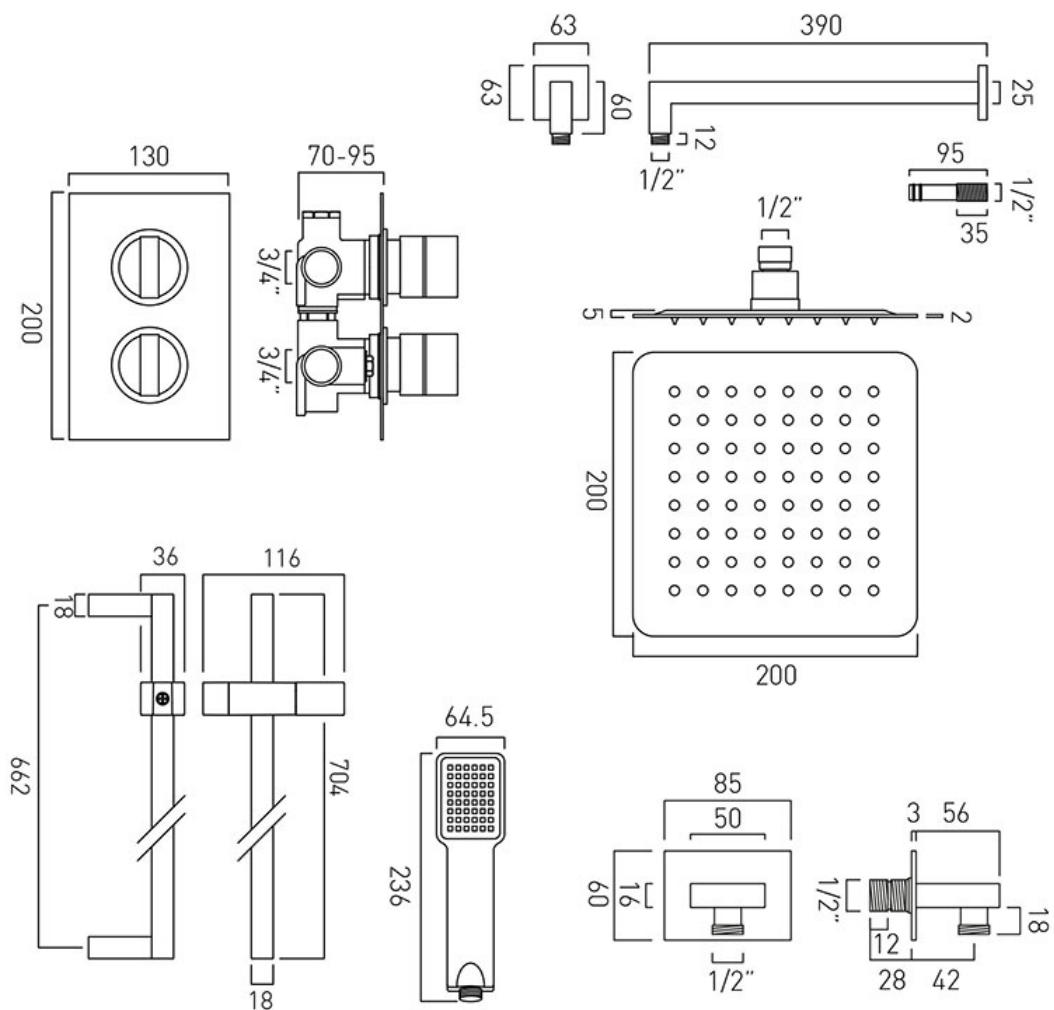

TECHNICAL DRAWING

COLLECTION: NOTION

PRODUCT CODE: DX-172250-NOT-CP

tel: 01934 744466
email: sales@vado.com
www.vado.com

where inspiration flows
taps | showering | accessories