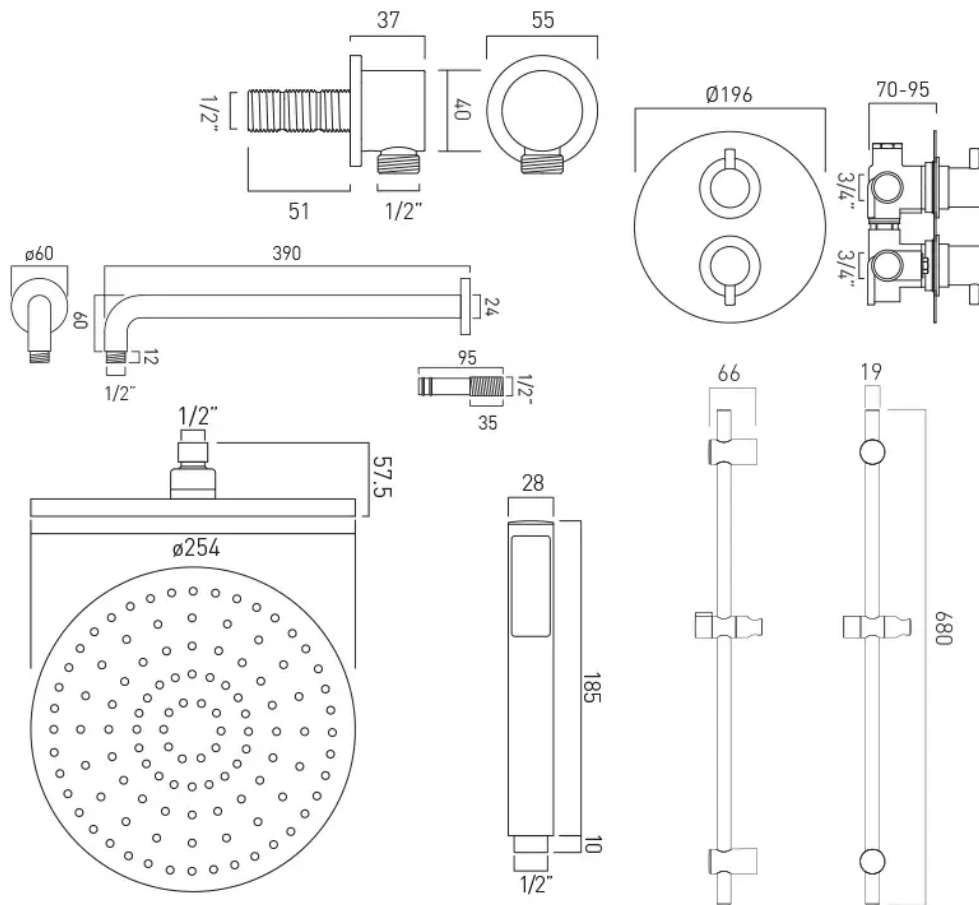

TECHNICAL DRAWING

COLLECTION: CELSIUS

PRODUCT CODE: DX-172250-CELRO-CP

tel: 01934 744466
email: sales@vado.com
www.vado.com

where inspiration flows
taps | showering | accessories