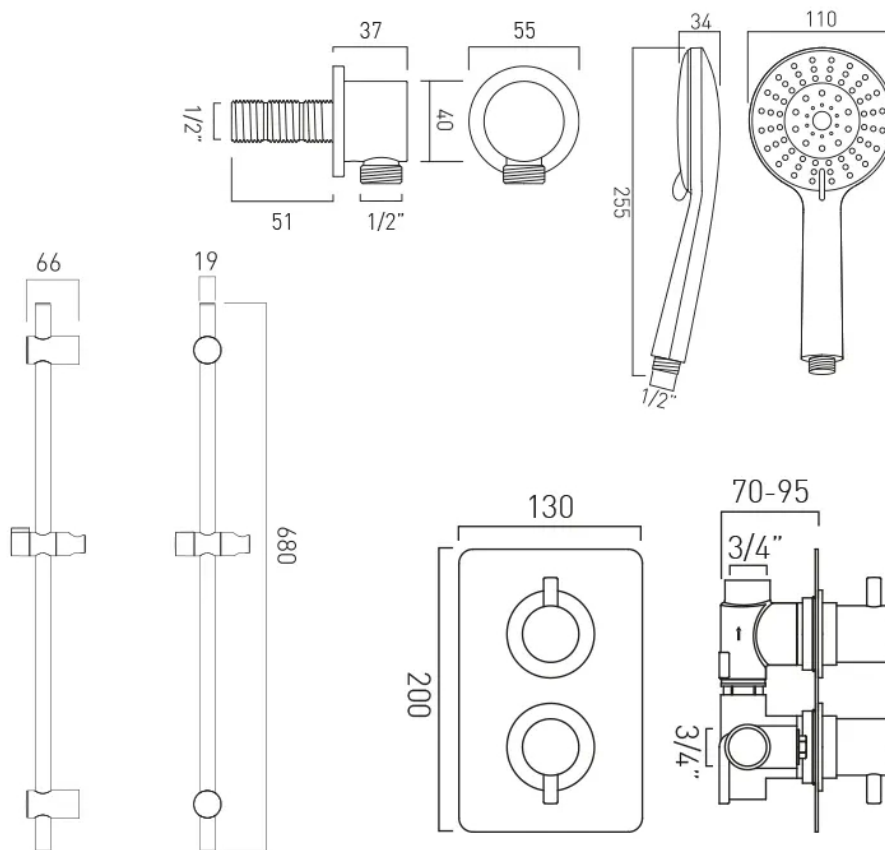

TECHNICAL DRAWING

COLLECTION: CELSIUS

PRODUCT CODE: DX-17120-CELSQ-CP

tel: 01934 744466
email: sales@vado.com
www.vado.com

where inspiration flows
taps | showering | accessories