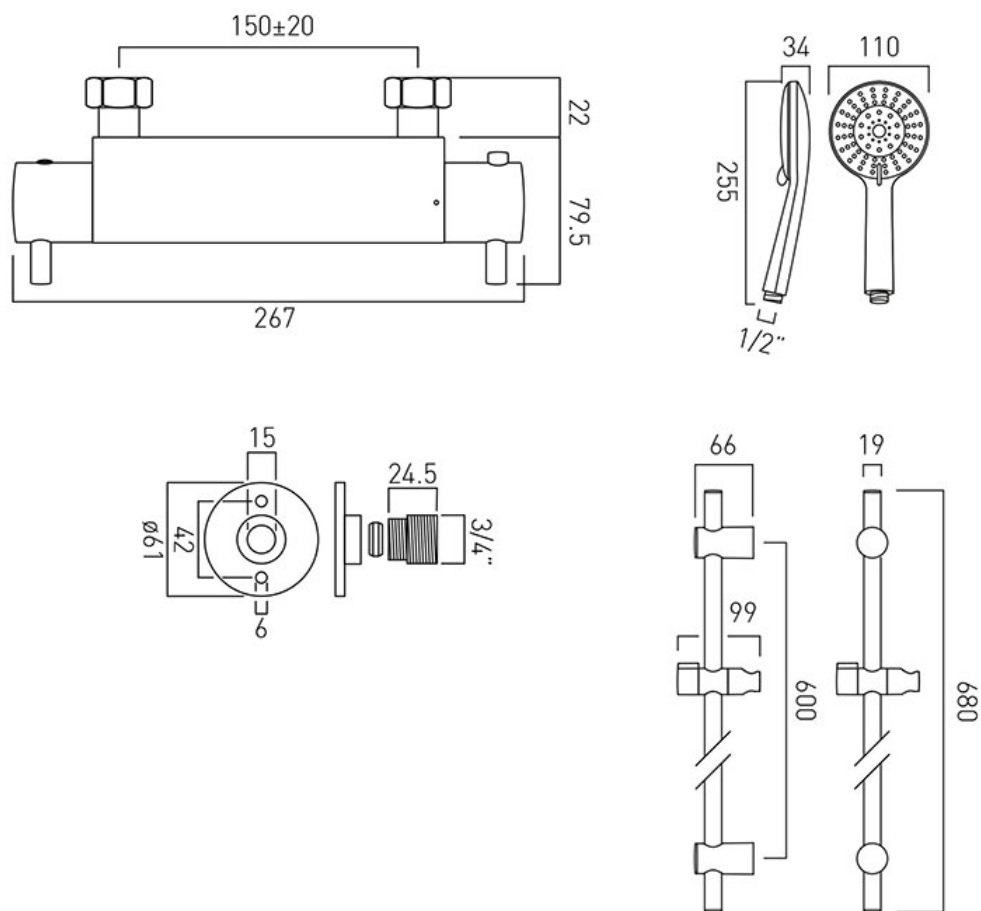

# TECHNICAL DRAWING

**COLLECTION:** CELSIUS

**PRODUCT CODE:** CEL-1701-3/4-11-C/P

tel: 01934 744466  
email: sales@vado.com  
www.vado.com

**where inspiration flows**  
taps | showering | accessories