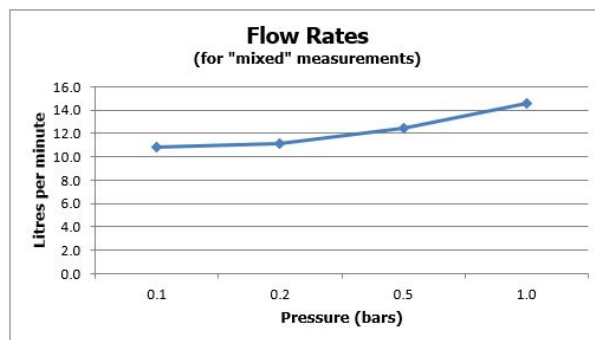

MINIMUM OPERATING PRESSURE:

0.2 bar LP

5
year guarantee

where inspiration flows

taps | showering | accessories