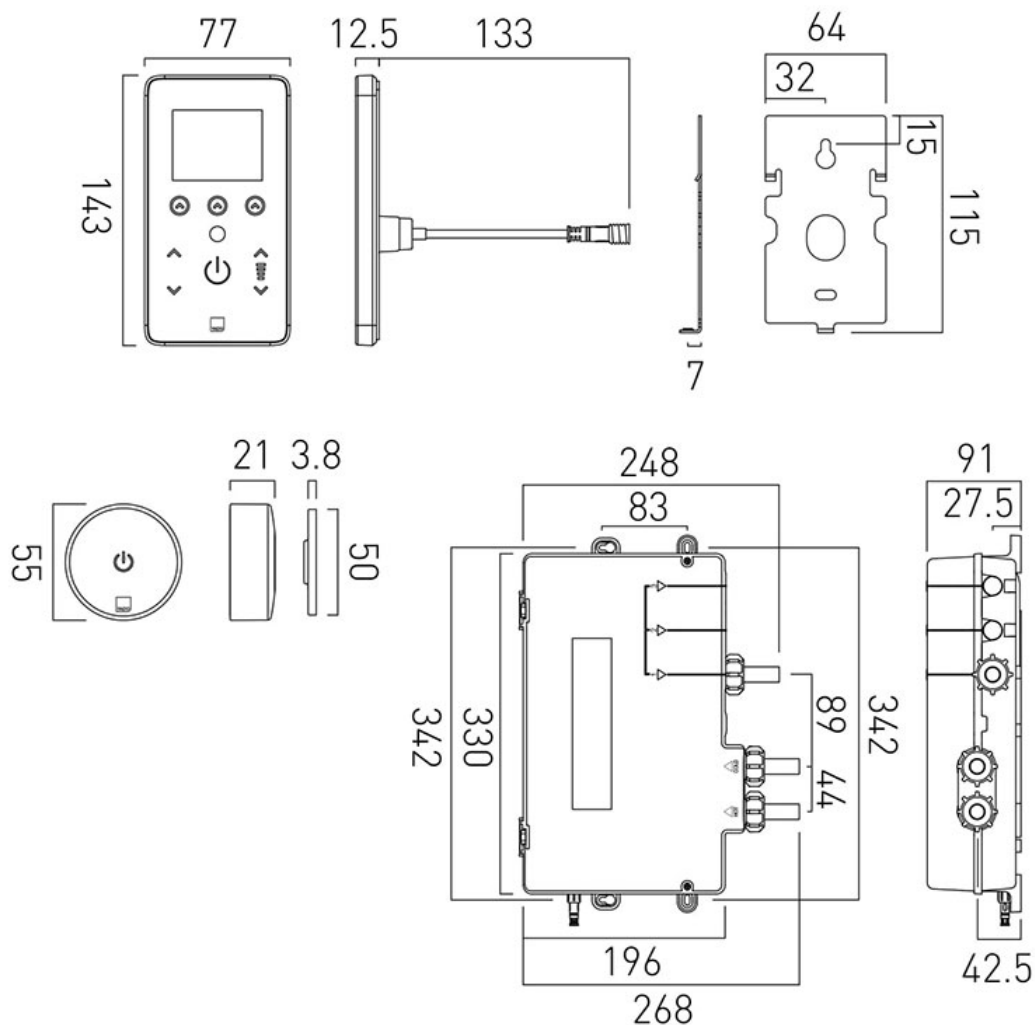

minimum operating pressure 0.2 bar LP

installation note:

- 20mm minimum depth tolerance with a 19mm cable inlet diameter
- 10m wiring from CPU for flexible installation
- pump included for enhanced water pressure
- not suitable for bath fill
- not recommended for use with shower heads over 350mm in diameter
- internal pump improves the flow through the processor not through the outlet installed. Consideration needs to be made with outlet selection e.g if installing into a system with 0.2 bar pressure look out for a showering item with the same operating pressure rating

where inspiration flows

taps | showering | accessories

TECHNICAL DRAWING

COLLECTION: SENSORI

PRODUCT CODE: TCH-1500

tel: 01934 744466
email: sales@vado.com
www.vado.com

where inspiration flows
taps | showering | accessories