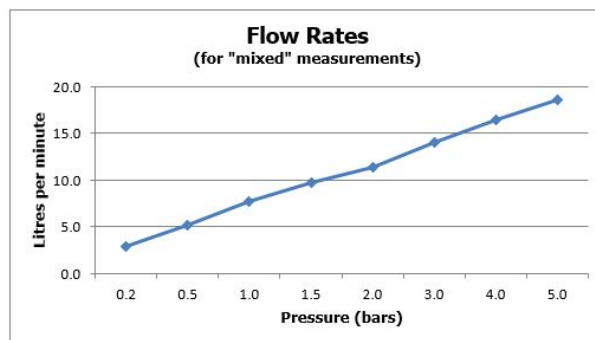

wireless remote included

minimum operating pressure 1.0 bar MP

installation note:

- 20mm minimum depth tolerance with a 19mm cable inlet diameter

- 10m wiring from CPU for flexible installation

- not suitable for bath fill

- not recommended for use with shower heads over 350mm in diameter

FINISH:

Black

MINIMUM OPERATING PRESSURE:

1.0 bar MP

5
year guarantee

tel: 01934 744466

email: sales@vado.com