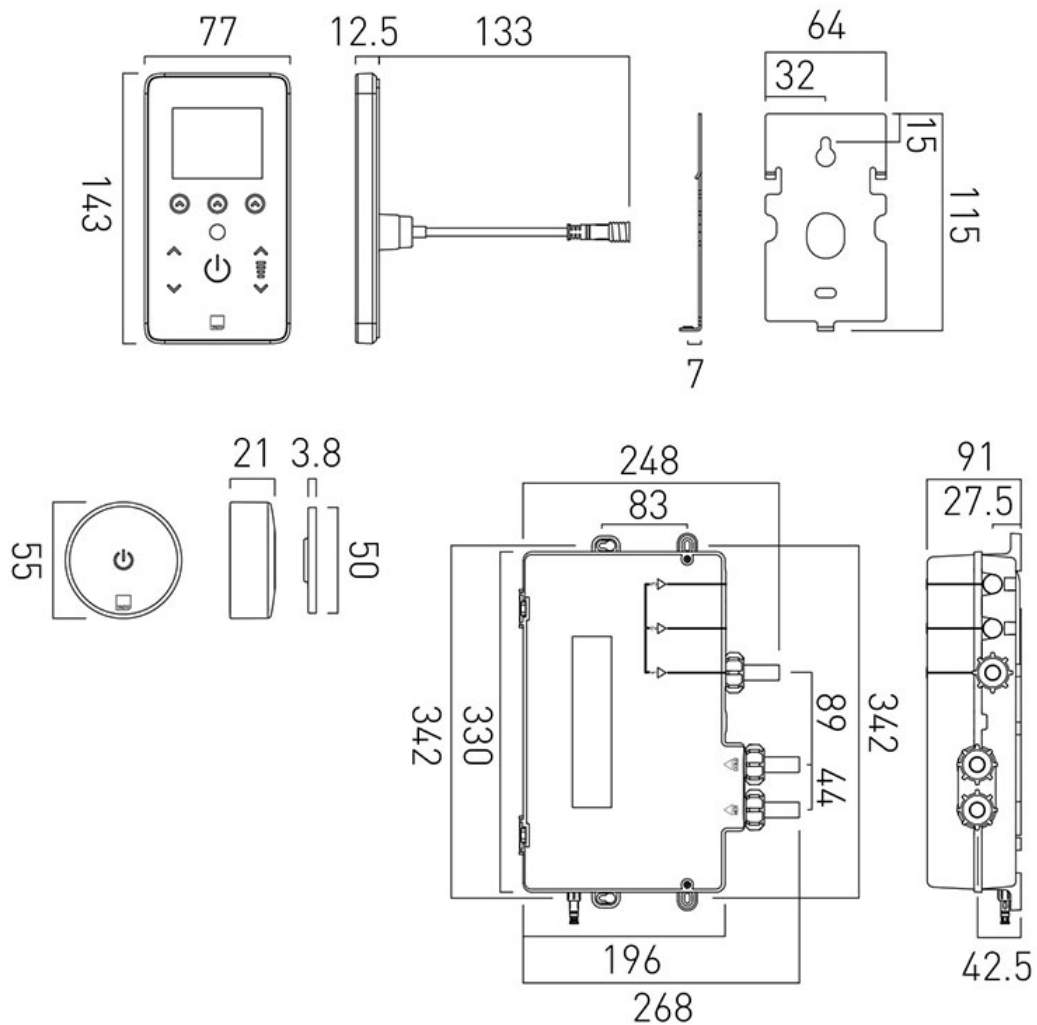

wireless remote included

minimum operating pressure 1.0 bar MP

installation note:

- 20mm minimum depth tolerance with a 19mm cable inlet diameter

- 10m wiring from CPU for flexible installation

- not suitable for bath fill

- not recommended for use with shower heads over 350mm in diameter

FINISH:

Black

MINIMUM OPERATING PRESSURE:

1.0 bar MP

5
year guarantee

tel: 01934 744466

email: sales@vado.com

www.vado.com

where inspiration flows

taps | showering | accessories

TECHNICAL DRAWING

COLLECTION: SENSORI

PRODUCT CODE: TCH-1000

tel: 01934 744466
email: sales@vado.com
www.vado.com

where inspiration flows
taps | showering | accessories