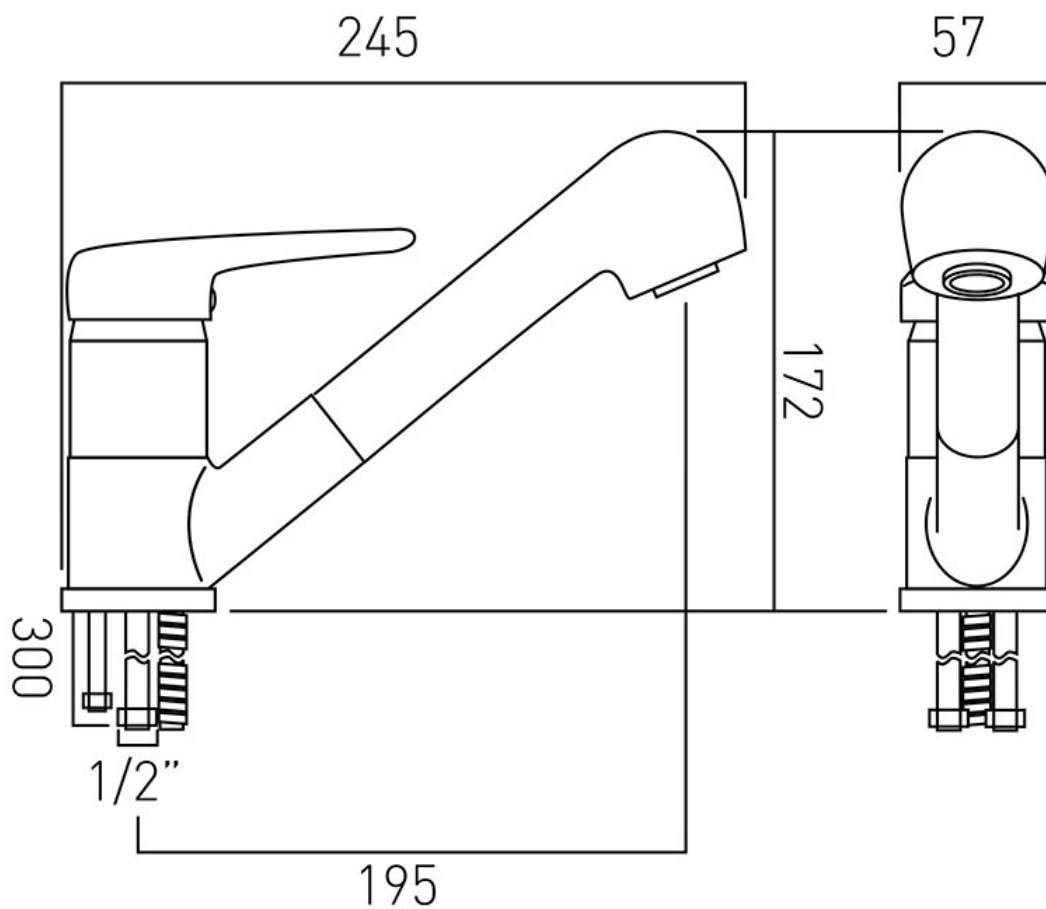

TECHNICAL DRAWING

COLLECTION: CHELSEA

PRODUCT CODE: CHE-152-C/P

tel: 01934 744466
email: sales@vado.com
www.vado.com

where inspiration flows
taps | showering | accessories