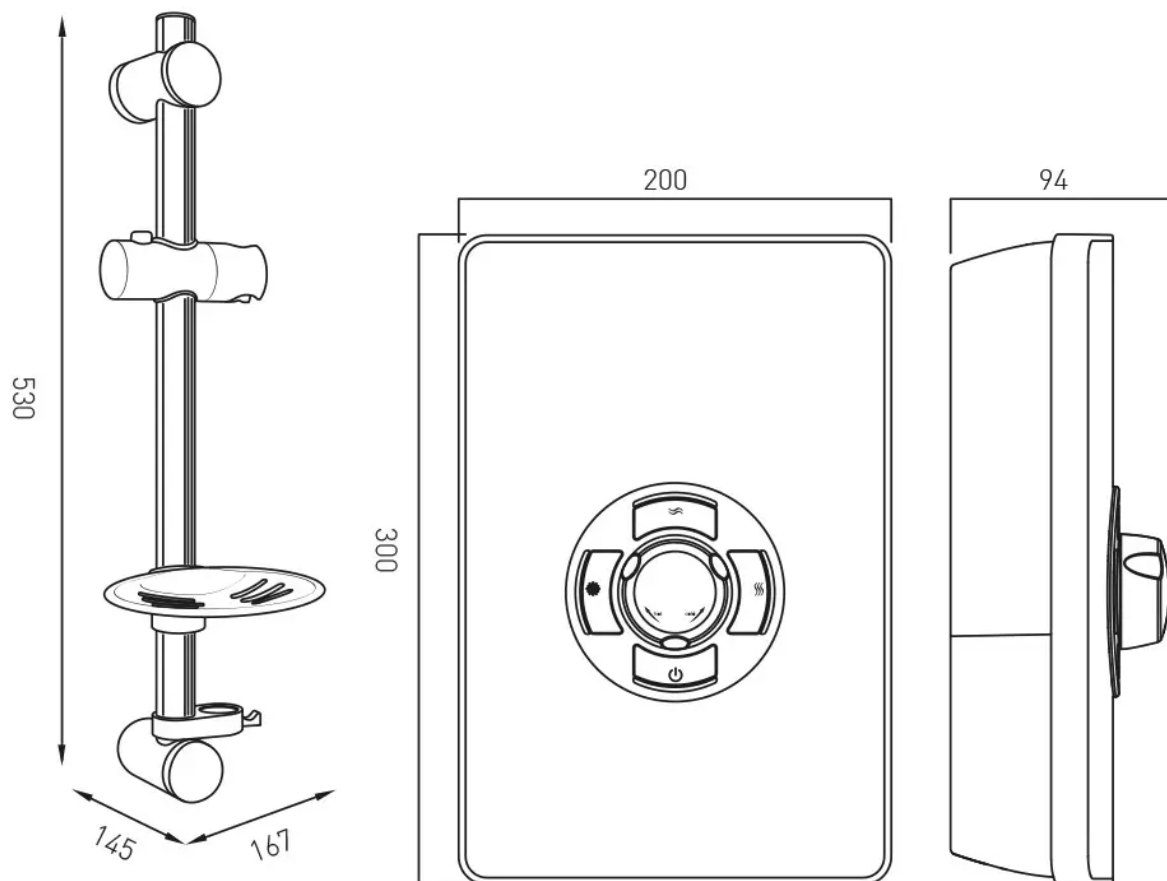

TECHNICAL DRAWING

COLLECTION: ELEGANCE

PRODUCT CODE: ELS-ELE-95-MET

tel: 01934 744466
email: sales@vado.com
www.vado.com

where inspiration flows
taps | showering | accessories