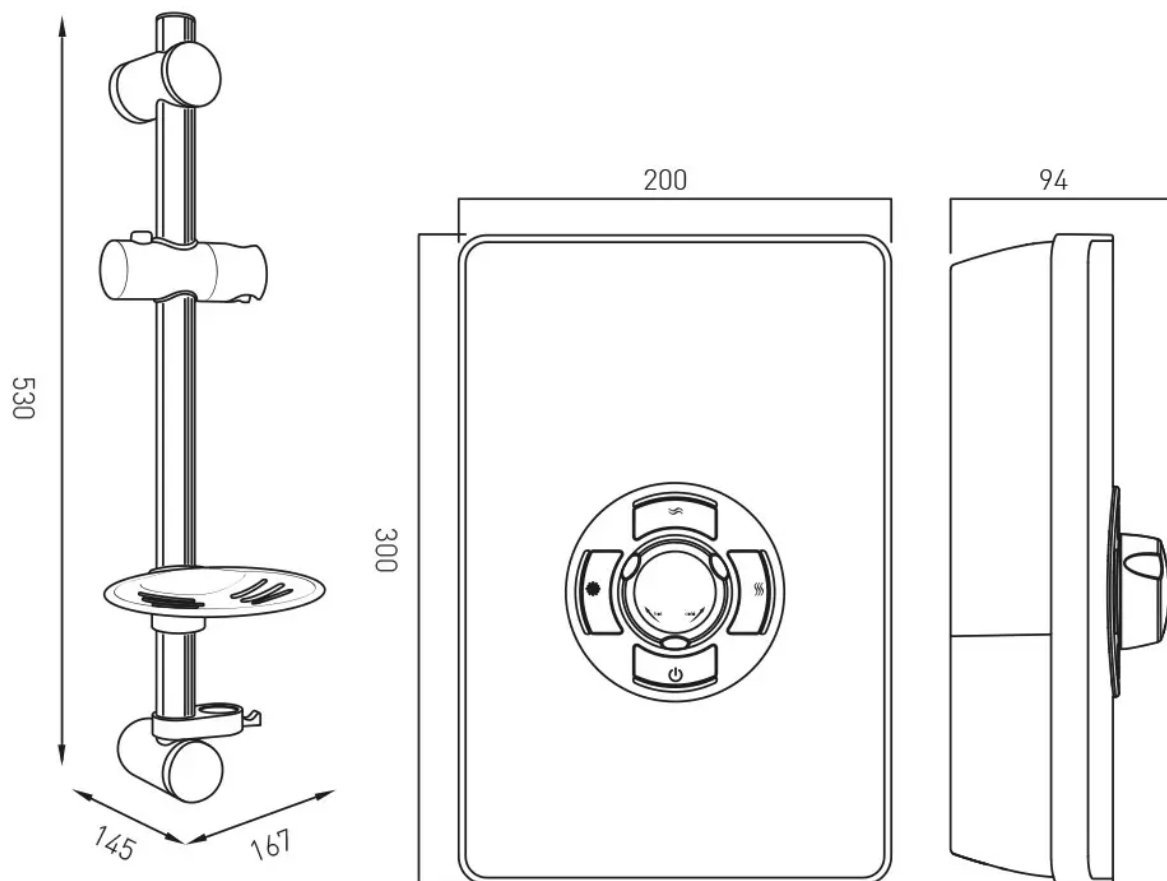

SPECIFICATION SHEET

COLLECTION: ELEGANCE

PRODUCT CODE: ELS-ELE-95-MET

DESCRIPTION:

a fashion-led, modern design electric shower with soft press illuminated buttons, start/stop switch, power on indicator, low pressure indicator and phased shutdown feature which helps to reduce limescale build-up
supplied complete with slide rail kit
anti-kink chrome hose
easy clean shower head with 5 spray patterns
colours available:
bronze
black speckled
grey
metallic
8.5kW and 9.5kW versions available
2 year guarantee
cold feed easy plumb installation
BEAB, CE and BS approved

FINISH:

Metallic

MINIMUM OPERATING PRESSURE:

1.0 bar MP

tel: 01934 744466
email: sales@vado.com
www.vado.com

where inspiration flows
taps | showering | accessories

TECHNICAL DRAWING

COLLECTION: ELEGANCE

PRODUCT CODE: ELS-ELE-95-MET

tel: 01934 744466
email: sales@vado.com
www.vado.com

where inspiration flows
taps | showering | accessories