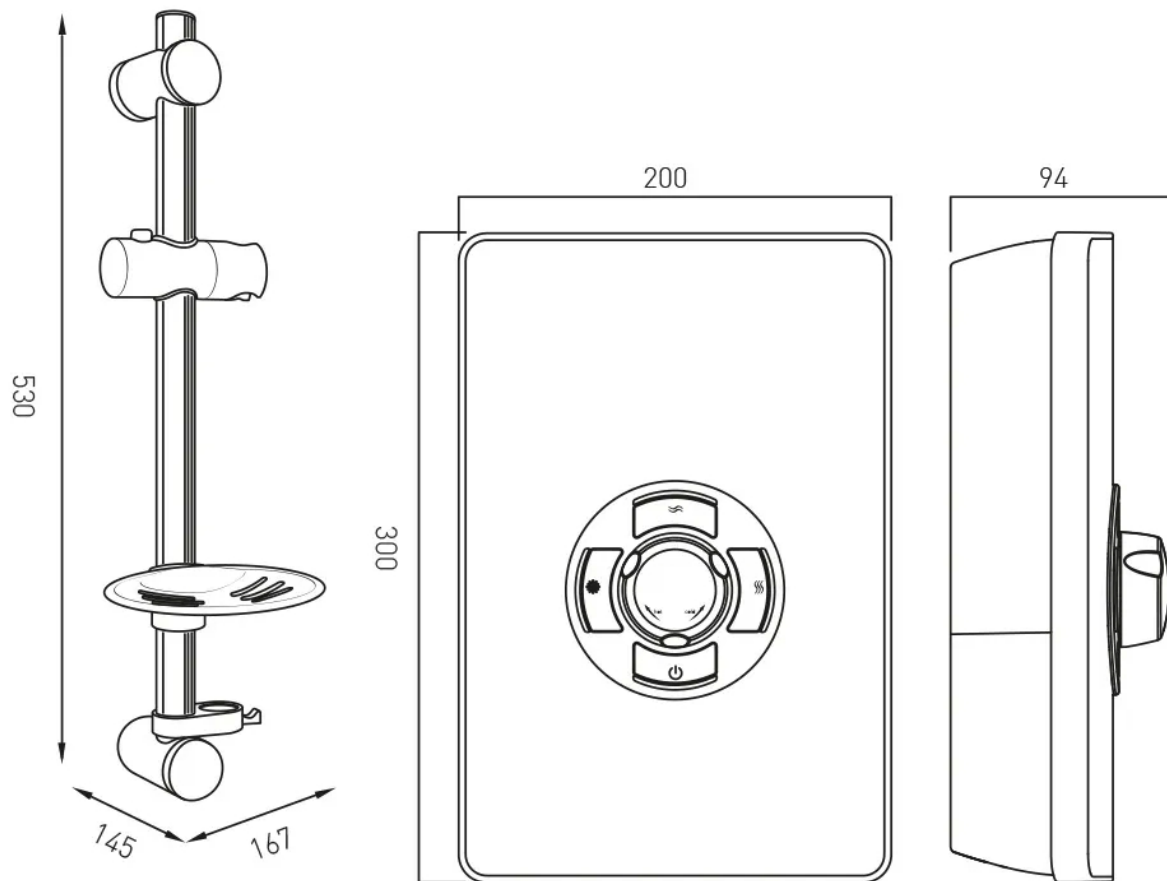

# SPECIFICATION SHEET

**COLLECTION:** ELEGANCE

**PRODUCT CODE:** ELS-ELE-85-MET

**DESCRIPTION:**

a fashion-led, modern design electric shower with soft press illuminated buttons, start/stop switch, power on indicator, low pressure indicator and phased shutdown feature which helps to reduce limescale build-up  
supplied complete with slide rail kit  
anti-kink chrome hose  
easy clean shower head with 5 spray patterns  
colours available:  
bronze  
black speckled  
grey  
metallic  
8.5kW and 9.5kW versions available  
2 year guarantee  
cold feed easy plumb installation  
BEAB, CE and BS approved

# TECHNICAL DRAWING

**COLLECTION:** ELEGANCE

**PRODUCT CODE:** ELS-ELE-85-MET

tel: 01934 744466  
email: sales@vado.com  
www.vado.com

**where inspiration flows**  
taps | showering | accessories