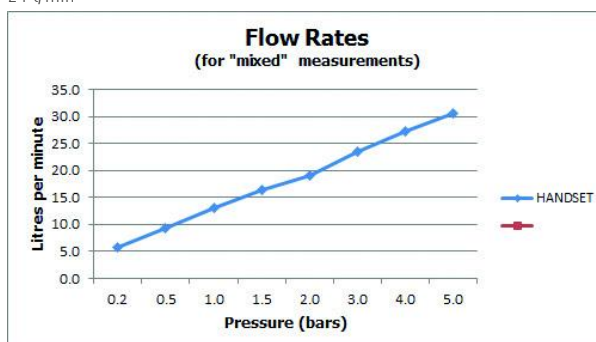

Chrome

FLOW REGULATOR:

FR-SHOWER/9-C/P

MINIMUM OPERATING PRESSURE:

0.2 bar LP

FLOW RATE AT 3.0 BAR FLOW PRESSURE:

24 l/min

tel: 01934 744466
email: sales@vado.com
www.vado.com