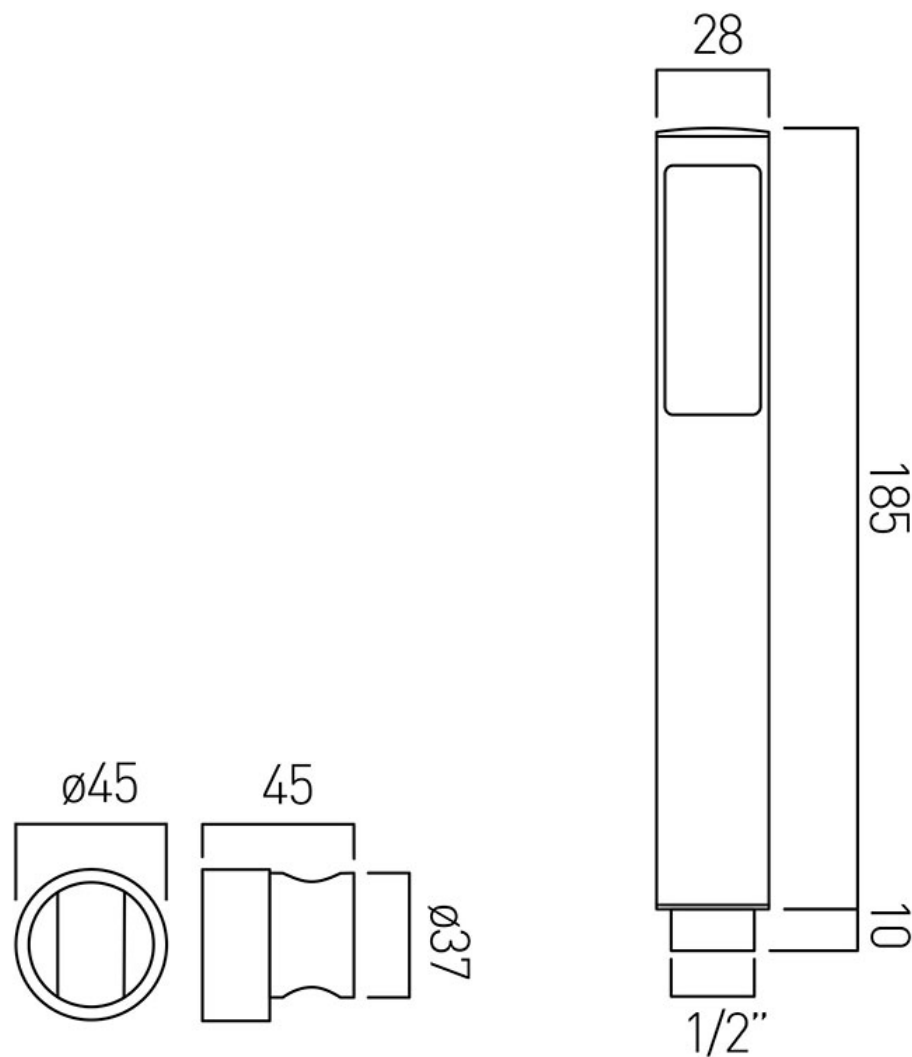

SPECIFICATION SHEET

COLLECTION: ZOO

PRODUCT CODE: ZOO-SFMK-C/P

DESCRIPTION:

Zoo
single function mini shower kit
wall mounted
with 150cm smooth hose and bracket
minimum operating pressure 0.2 bar LP

FINISH:

Chrome

FLOW REGULATOR:

FR-SHOWER/9-C/P

MINIMUM OPERATING PRESSURE:

0.2 bar LP

FLOW RATE AT 3.0 BAR FLOW PRESSURE:

24 l/min

tel: 01934 744466
email: sales@vado.com
www.vado.com

where inspiration flows
taps | showering | accessories

TECHNICAL DRAWING

COLLECTION: Z00

PRODUCT CODE: Z00-SFMK-C/P

tel: 01934 744466
email: sales@vado.com
www.vado.com

where inspiration flows
taps | showering | accessories