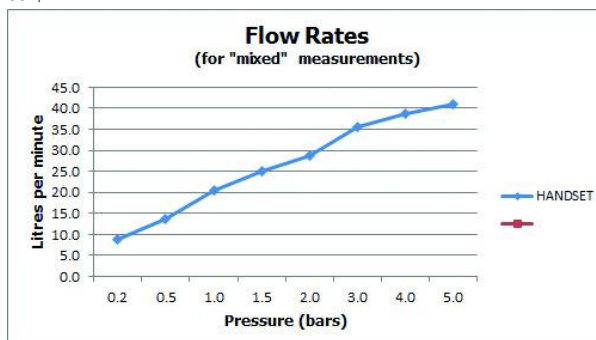

SPECIFICATION SHEET

COLLECTION: ZOO

PRODUCT CODE: ZOO-HANDSET-DB-C/P

DESCRIPTION:

Zoo
single function shower handset
minimum operating pressure 0.2 bar LP

FINISH:

Chrome

FLOW REGULATOR:

FR-SHOWER/9-C/P

MINIMUM OPERATING PRESSURE:

0.2 bar LP

FLOW RATE AT 3.0 BAR FLOW PRESSURE:

36 l/min

tel: 01934 744466
email: sales@vado.com
www.vado.com

where inspiration flows
taps | showering | accessories