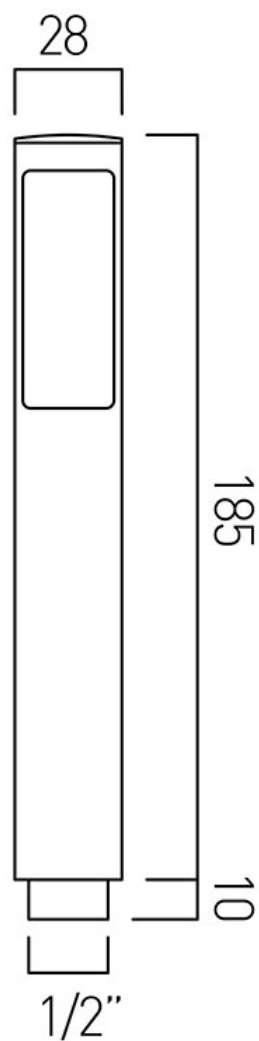

TECHNICAL DRAWING

COLLECTION: Z00

PRODUCT CODE: Z00-HANDSET-DB-C/P

tel: 01934 744466
email: sales@vado.com
www.vado.com

where inspiration flows
taps | showering | accessories