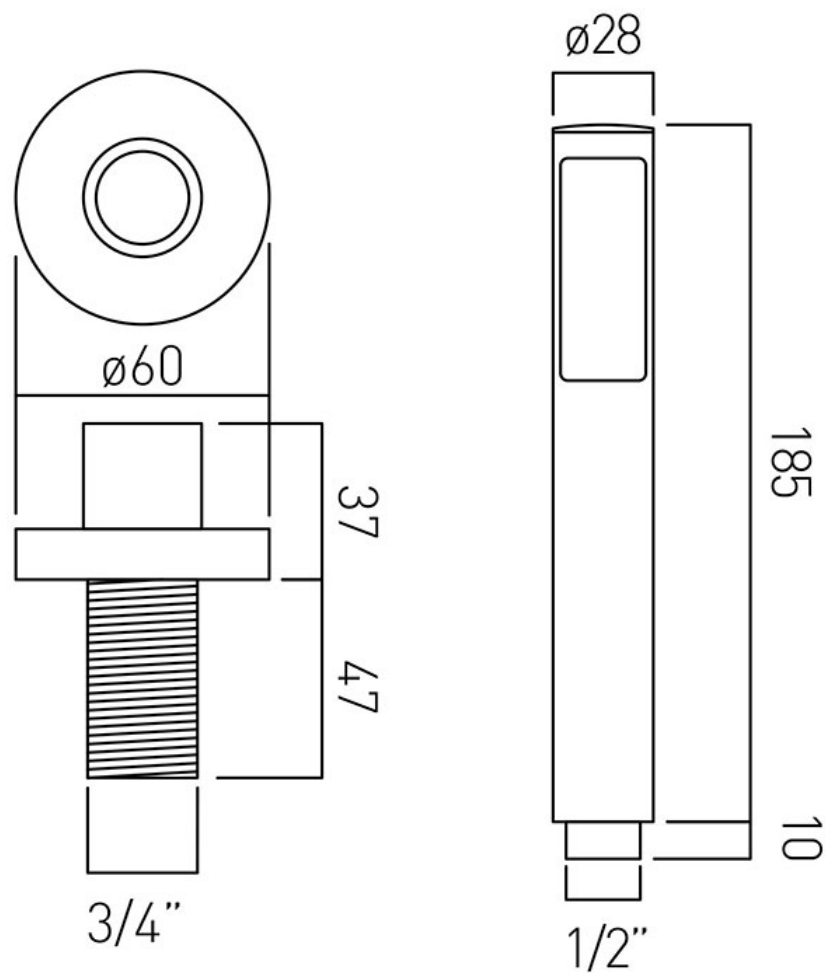

TECHNICAL DRAWING

COLLECTION: Z00

PRODUCT CODE: Z00-DECKKIT-C/P

tel: 01934 744466
email: sales@vado.com
www.vado.com

where inspiration flows
taps | showering | accessories