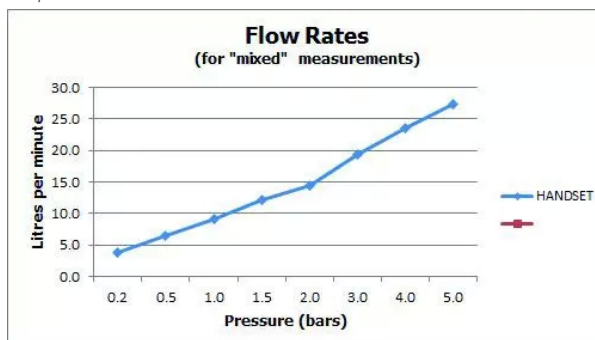

FLOW RATE AT 3.0 BAR FLOW PRESSURE:

19 l/min

15 year guarantee

tel: 01934 744466
email: sales@vado.com
www.vado.com

where inspiration flows
taps | showering | accessories