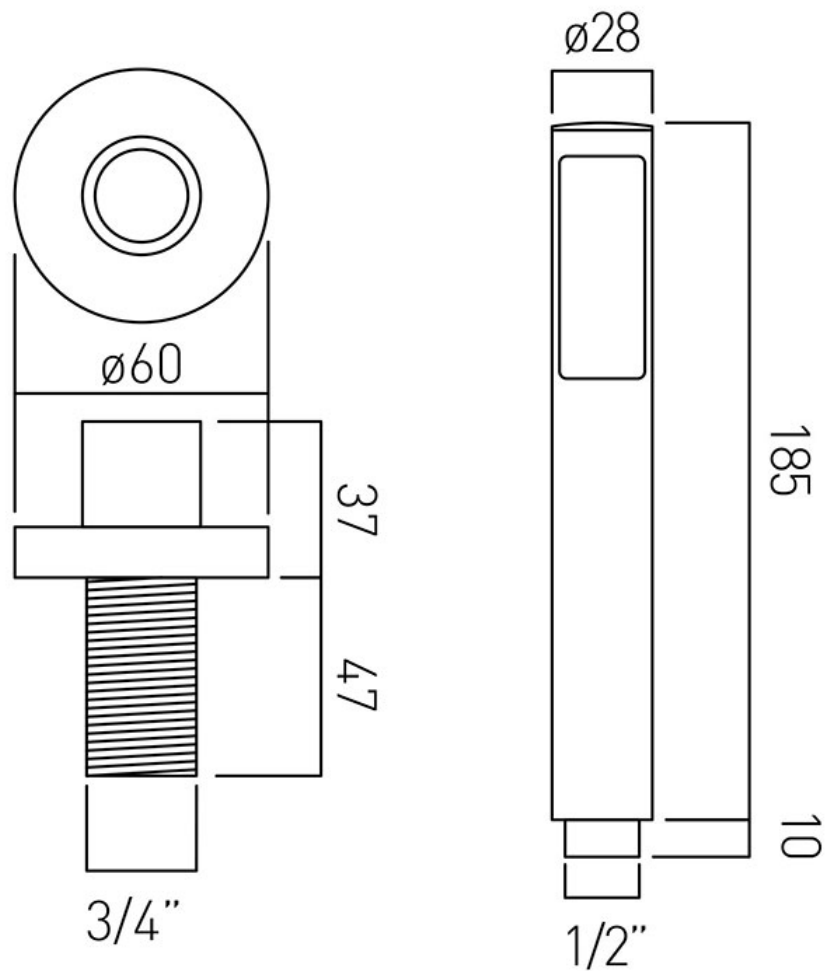

TECHNICAL DRAWING

COLLECTION: Z00

PRODUCT CODE: Z00-DECKKIT-C/P

tel: 01934 744466
email: sales@vado.com
www.vado.com

where inspiration flows
taps | showering | accessories