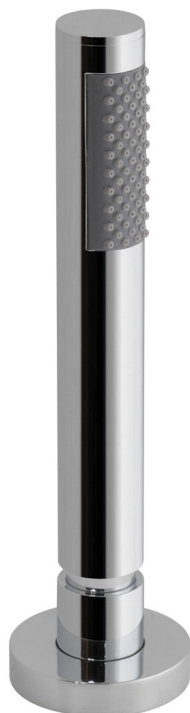

# SPECIFICATION SHEET

**COLLECTION:** ZOO

**PRODUCT CODE:** ZOO-DECKKIT-C/P

## DESCRIPTION:

Zoo  
single function shower handset  
deck mounted  
with hose and handset  
deck mount drill hole diameter 27mm  
minimum operating pressure 0.2 bar LP

to change any deck mounted handset to sit at a 45° angle order product WG-ELBOW/45-C/P see page 274 for full details

## FINISH:

Chrome

## FLOW REGULATOR:

FR-SHOWER/9-C/P