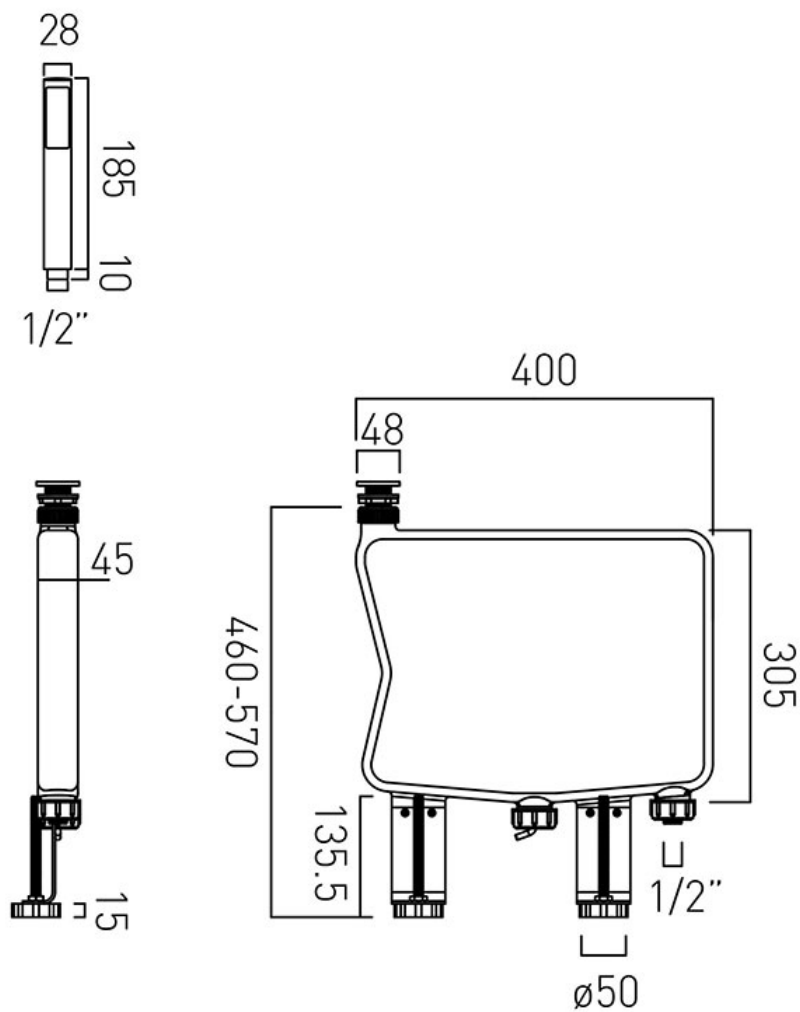

TECHNICAL DRAWING

COLLECTION: ZOO

PRODUCT CODE: ZOO-CAPSULE-C/P

tel: 01934 744466
email: sales@vado.com
www.vado.com

where inspiration flows
taps | showering | accessories