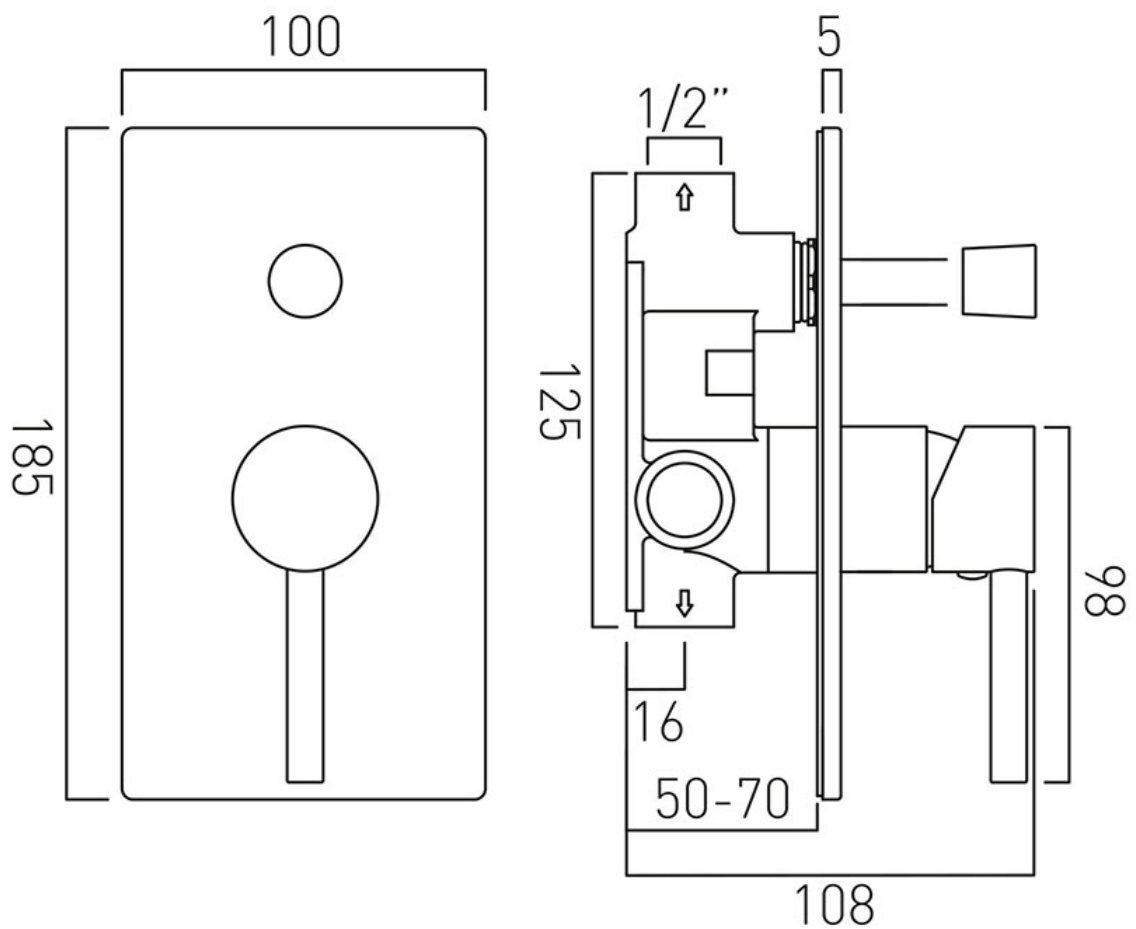

SPECIFICATION SHEET

COLLECTION: ZOO

PRODUCT CODE: ZOO-147A/SQ-C/P

DESCRIPTION:

Zoo
concealed 2 outlet shower valve with diverter
single lever
wall mounted
with rectangular backplate
ceramic cartridge CAR-K35A
2 x 1/2" female inlets
2 x 1/2" female outlets
min-max wall mount 50-70mm
minimum operating pressure
0.2 bar LP (shower) 1.5 bar MP (bath)

FINISH:

Chrome

FLOW REGULATOR:

N

MINIMUM OPERATING PRESSURE:

0.2 bar LP (shower) 1.5 bar MP (bath)

tel: 01934 744466
email: sales@vado.com
www.vado.com

where inspiration flows
taps | showering | accessories

TECHNICAL DRAWING

COLLECTION: Z00

PRODUCT CODE: Z00-147A/SQ-C/P

tel: 01934 744466
email: sales@vado.com
www.vado.com

where inspiration flows
taps | showering | accessories