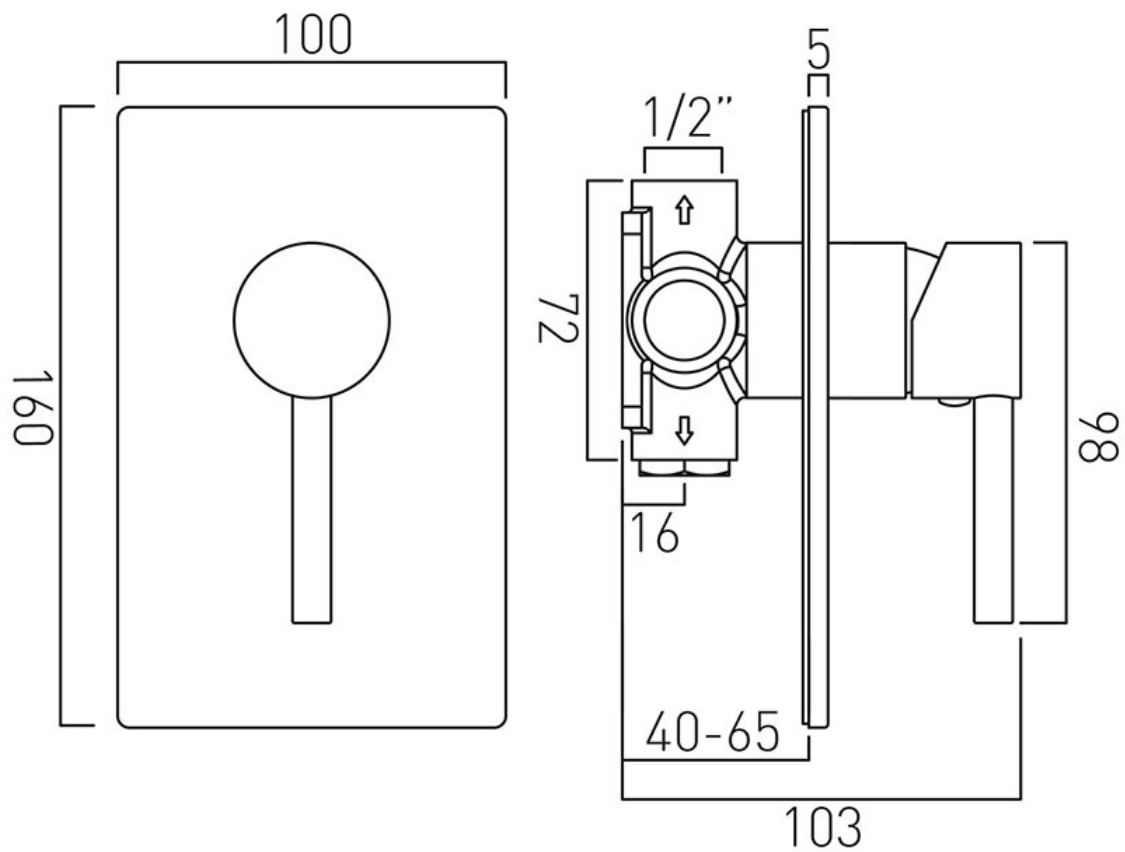

SPECIFICATION SHEET

COLLECTION: ZOO

PRODUCT CODE: ZOO-145A/SQ-C/P

DESCRIPTION:

Zoo
concealed 1 outlet shower valve
single lever
wall mounted
with rectangular backplate
ceramic cartridge CAR-K35A
2 x 1/2" female inlets
2 x 1/2" female outlets (one is blanked off)
min-max wall mount 40-65mm
minimum operating pressure
0.2 bar LP (shower) 1.5 bar MP (bath)

FINISH:

Chrome

FLOW REGULATOR:

N

MINIMUM OPERATING PRESSURE:

0.2 bar LP (shower) 1.5 bar MP (bath)

tel: 01934 744466
email: sales@vado.com
www.vado.com

where inspiration flows
taps | showering | accessories

TECHNICAL DRAWING

COLLECTION: Z00

PRODUCT CODE: Z00-145A/SQ-C/P

tel: 01934 744466
email: sales@vado.com
www.vado.com

where inspiration flows
taps | showering | accessories