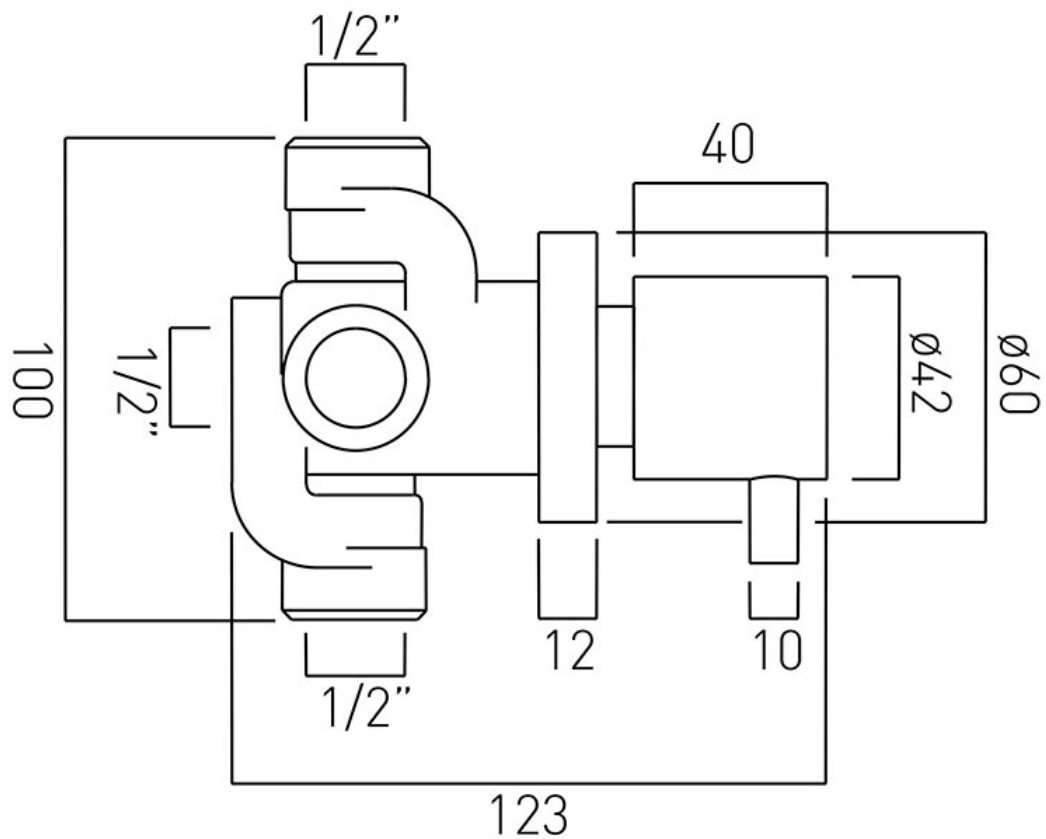

SPECIFICATION SHEET

COLLECTION: ZOO

PRODUCT CODE: ZOO-144/2-C/P

DESCRIPTION:

concealed 2 way diverter valve
wall mounted
2 x 1/2" inlets
2 x 1/2" outlets
min-max wall mount 75-85mm
minimum operating pressure 0.2 bar LP

FINISH:

Chrome

MINIMUM OPERATING PRESSURE:

0.2 bar LP

FLOW RATE AT 3.0 BAR FLOW PRESSURE:

Outlet 1: 31, Outlet 2: 35 l/min

tel: 01934 744466
email: sales@vado.com
www.vado.com

where inspiration flows
taps | showering | accessories

TECHNICAL DRAWING

COLLECTION: Z00

PRODUCT CODE: Z00-144/2-C/P

tel: 01934 744466
email: sales@vado.com
www.vado.com

where inspiration flows
taps | showering | accessories