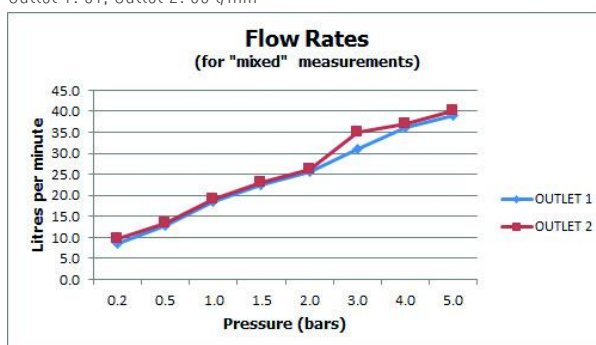

FINISH:

Chrome

MINIMUM OPERATING PRESSURE:

0.2 bar LP

FLOW RATE AT 3.0 BAR FLOW PRESSURE:

Outlet 1: 31, Outlet 2: 35 l/min

tel: 01934 744466
email: sales@vado.com
www.vado.com

where inspiration flows
taps | showering | accessories