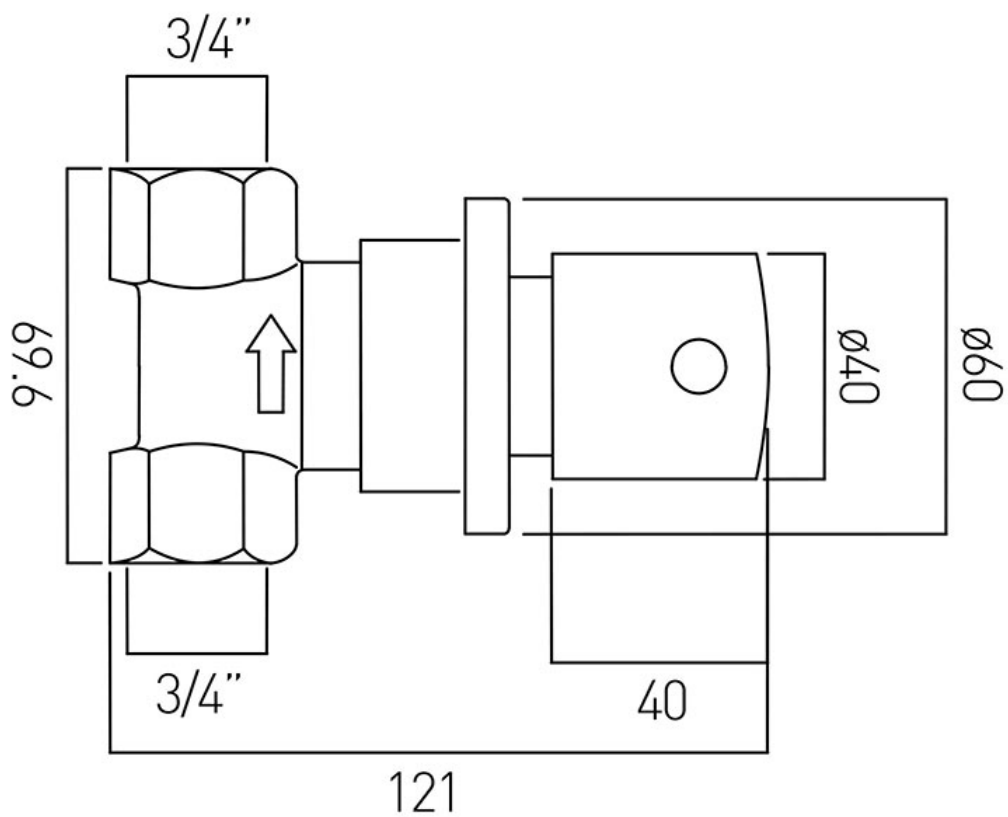

SPECIFICATION SHEET

COLLECTION: ZOO

PRODUCT CODE: ZOO-143-3/4-C/P

DESCRIPTION:

concealed stop valve 3/4" wall mounted ceramic cartridge ELE-VALVE/CD-3/4 1 x 3/4" female inlet 1 x 3/4" female outlet
minimum operating pressure 0.2 bar LP

FINISH:

Chrome

MINIMUM OPERATING PRESSURE:

0.2 bar LP

FLOW RATE AT 3.0 BAR FLOW PRESSURE:

29 l/min

tel: 01934 744466
email: sales@vado.com
www.vado.com

where inspiration flows
taps | showering | accessories

TECHNICAL DRAWING

COLLECTION: ZOO

PRODUCT CODE: ZOO-143-3/4-C/P

tel: 01934 744466
email: sales@vado.com
www.vado.com

where inspiration flows
taps | showering | accessories