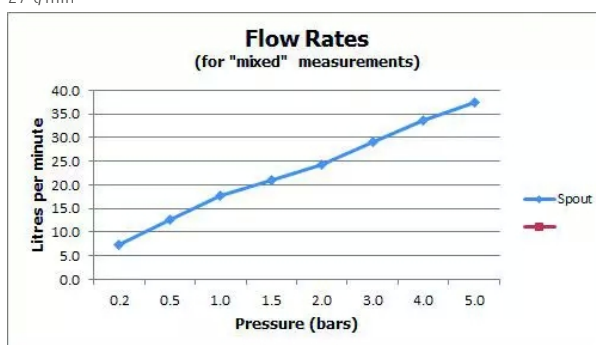

FINISH:

Chrome

MINIMUM OPERATING PRESSURE:

0.2 bar LP

FLOW RATE AT 3.0 BAR FLOW PRESSURE:

29 l/min

tel: 01934 744466
email: sales@vado.com
www.vado.com

where inspiration flows
taps | showering | accessories