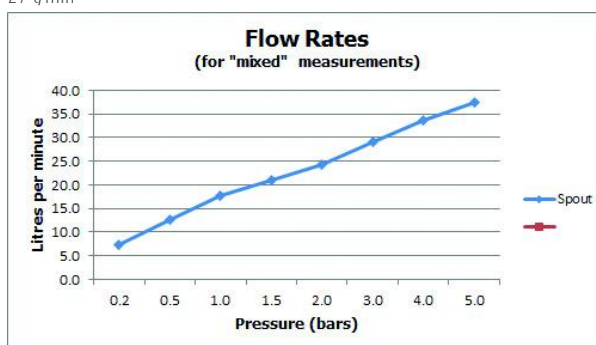

FINISH:

Chrome

MINIMUM OPERATING PRESSURE:

0.2 bar LP

FLOW RATE AT 3.0 BAR FLOW PRESSURE:

29 l/min

tel: 01934 744466
email: sales@vado.com
www.vado.com

where inspiration flows
taps | showering | accessories