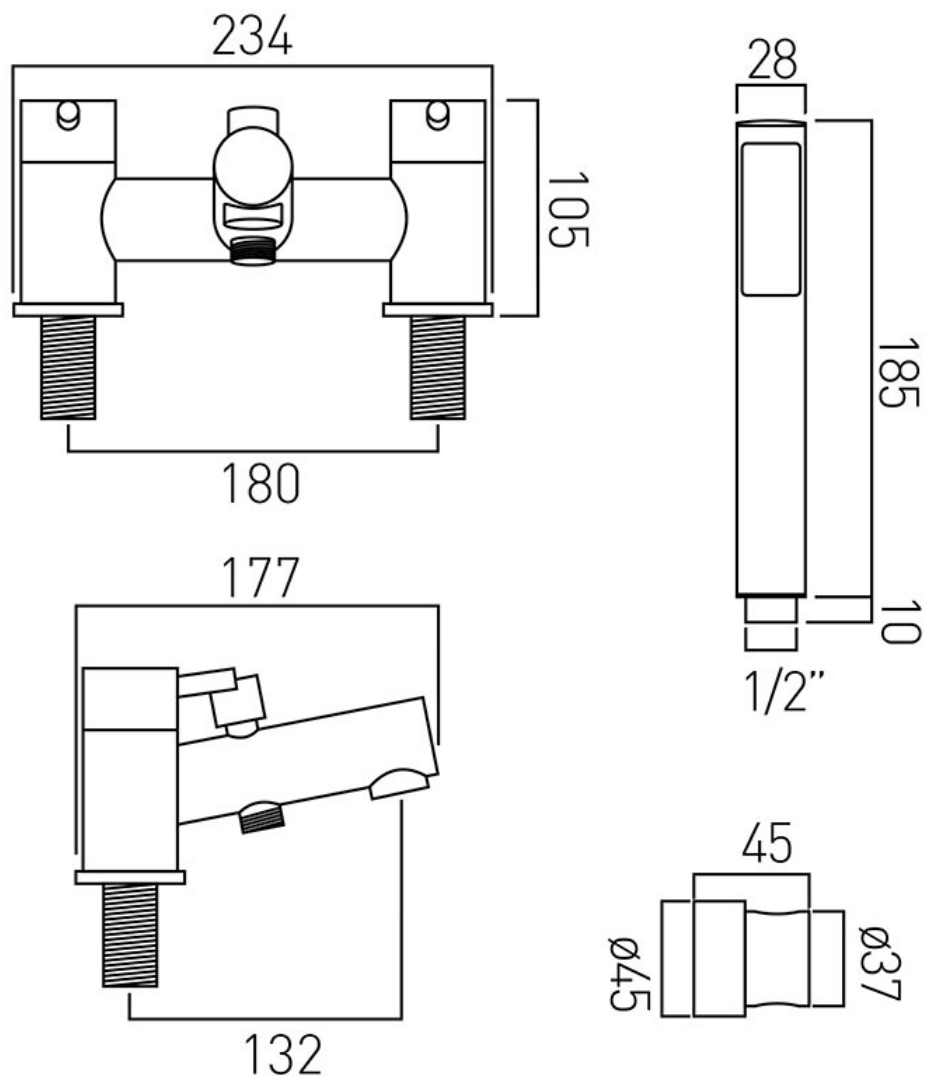

SPECIFICATION SHEET

COLLECTION: ZOO

PRODUCT CODE: ZOO-130+K-C/P

DESCRIPTION:

2 hole bath shower mixer
deck mounted
with water flow straightener
with Zoo single function shower kit
cold ceramic cartridge C-302-RTC
hot ceramic cartridge C-302-LTC
3/4" x 50mm male threaded connections
deck mount drill hole diameter 28mm
minimum operating pressure 0.2 bar LP

FINISH:

Chrome

FLOW REGULATOR:

FR-SHOWER/9-C/P

MINIMUM OPERATING PRESSURE:

0.2 bar LP

FLOW RATE AT 3.0 BAR FLOW PRESSURE:

Bath: 43, Shower: 31 l/min

tel: 01934 744466
email: sales@vado.com
www.vado.com

where inspiration flows
taps | showering | accessories

TECHNICAL DRAWING

COLLECTION: Z00

PRODUCT CODE: Z00-130+K-C/P

tel: 01934 744466
email: sales@vado.com
www.vado.com