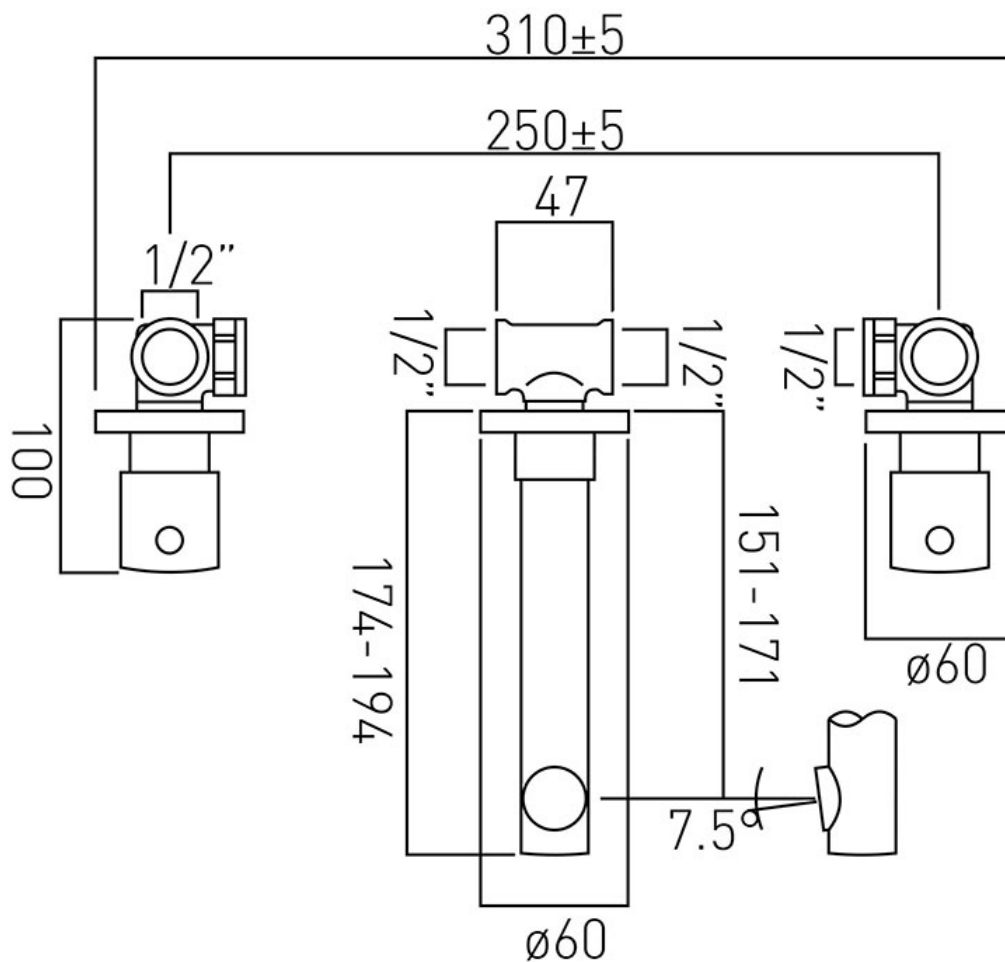

SPECIFICATION SHEET

COLLECTION: ZOO

PRODUCT CODE: ZOO-109-C/P

DESCRIPTION:

3 hole basin mixer
wall mounted
with water flow aerator
cold ceramic cartridge C-206-RTC
hot ceramic cartridge C-206-LTC
2 x 1/2" x 1/2" (male) x 90mm straight connections
1 x 1/2" x 1/2" x 1/2" (female) x 47mm T-piece connection
min-max wall mount 45-62mm
minimum operating pressure 0.2 bar LP

FINISH:

Chrome

FLOW REGULATOR:

FR-100/5-PLA

MINIMUM OPERATING PRESSURE:

0.2 bar LP

FLOW RATE AT 3.0 BAR FLOW PRESSURE:

13 l/min

tel: 01934 744466
email: sales@vado.com
www.vado.com

where inspiration flows
taps | showering | accessories

TECHNICAL DRAWING

COLLECTION: ZOO

PRODUCT CODE: ZOO-109-C/P

tel: 01934 744466
email: sales@vado.com
www.vado.com