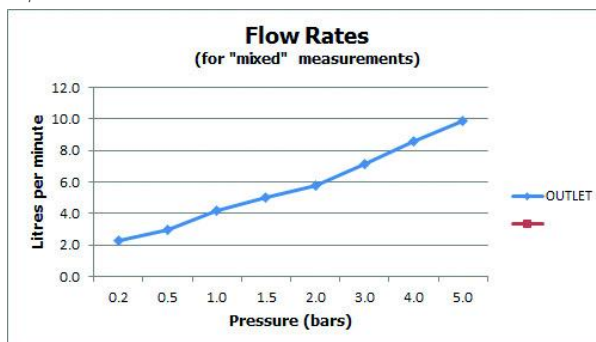

**FINISH:**

Chrome

**FLOW REGULATOR:**

FR-FLEXI/5-PLA

**MINIMUM OPERATING PRESSURE:**

0.5 bar LP

**FLOW RATE AT 3.0 BAR FLOW PRESSURE:**

7 l/min