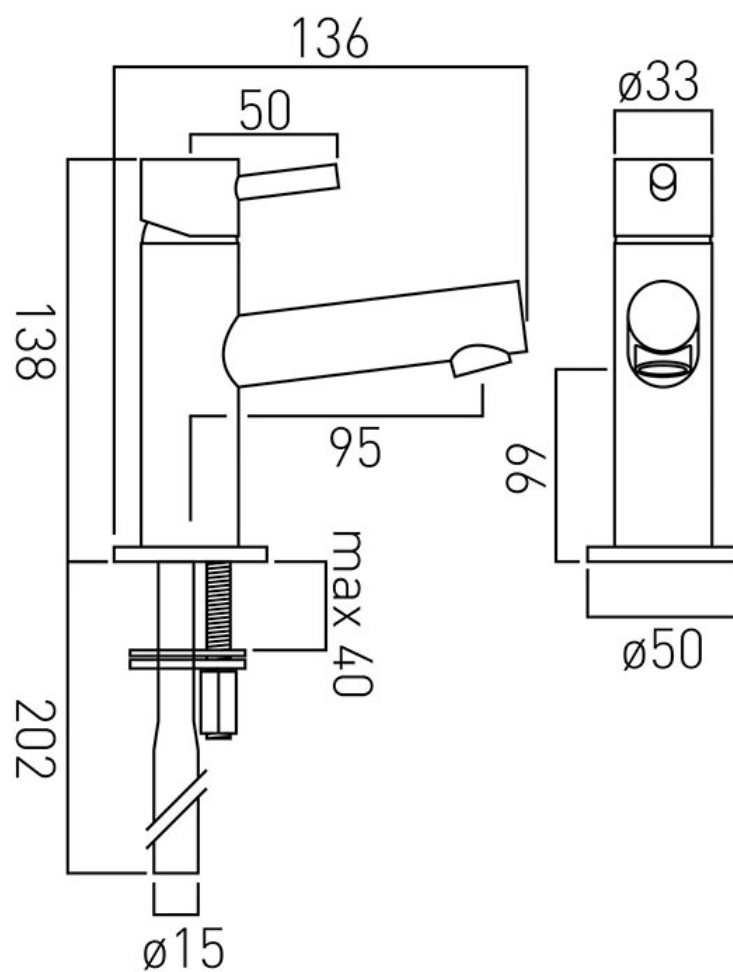

# SPECIFICATION SHEET

**COLLECTION:** ZOO

**PRODUCT CODE:** ZOO-100M/SB-C/P

**DESCRIPTION:**

mini mono basin mixer  
single lever  
deck mounted  
smooth bodied  
without universal basin waste  
with water flow aerator  
ceramic cartridge C-005-N25  
2 x 1/2" nut x 400mm flexipipe connections  
deck mount drill hole diameter 35mm  
minimum operating pressure 0.5 bar LP

**FINISH:**

Chrome

**FLOW REGULATOR:**

FR-FLEXI/5-PLA

**MINIMUM OPERATING PRESSURE:**

0.5 bar LP

**FLOW RATE AT 3.0 BAR FLOW PRESSURE:**

7 l/min

# TECHNICAL DRAWING

**COLLECTION:** Z00

**PRODUCT CODE:** Z00-100M/SB-C/P

tel: 01934 744466  
email: sales@vado.com  
www.vado.com

**where inspiration flows**  
taps | showering | accessories