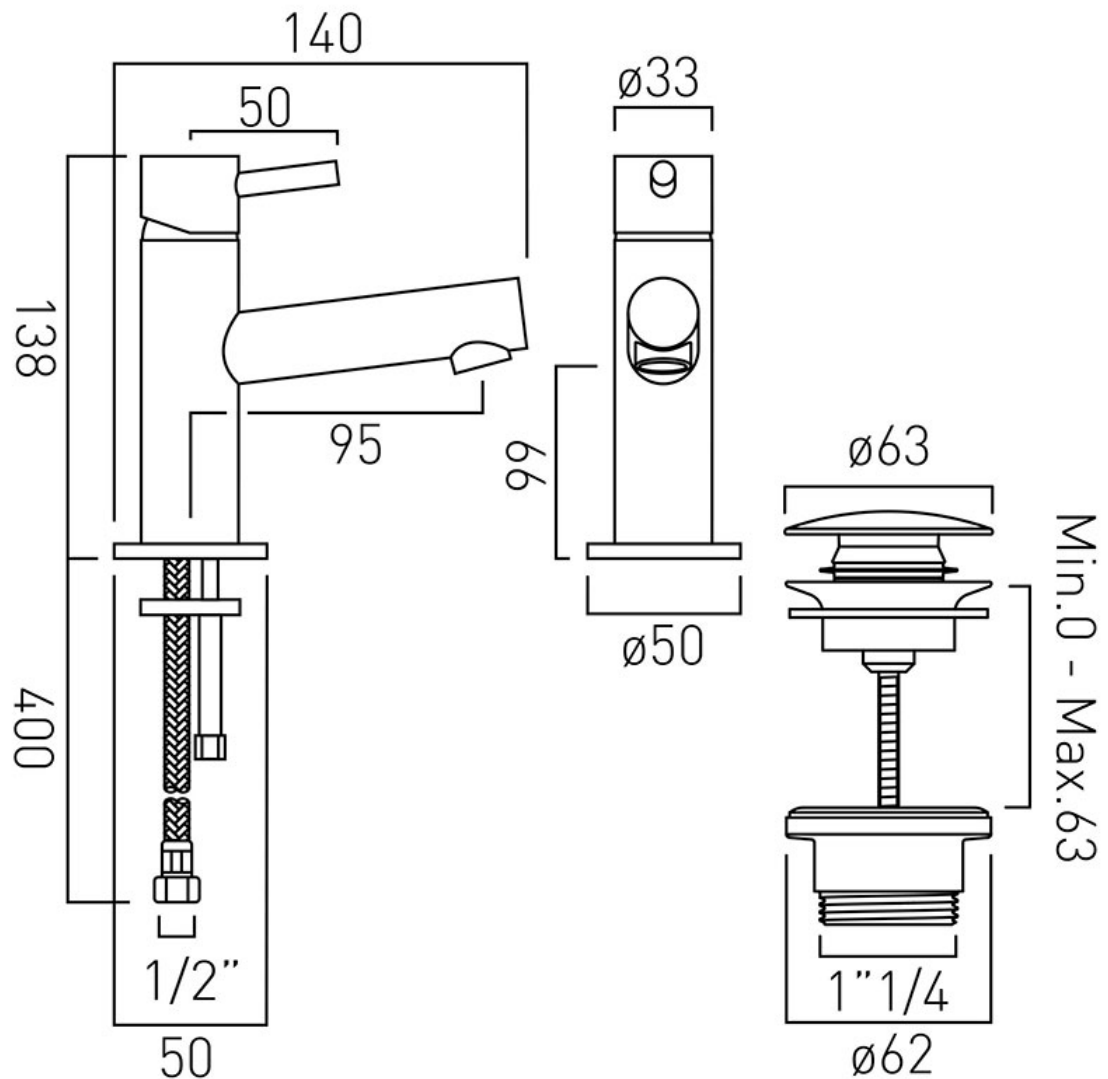

TECHNICAL DRAWING

COLLECTION: ZOO

PRODUCT CODE: ZOO-100M/CC-C/P

tel: 01934 744466
email: sales@vado.com
www.vado.com

where inspiration flows
taps | showering | accessories