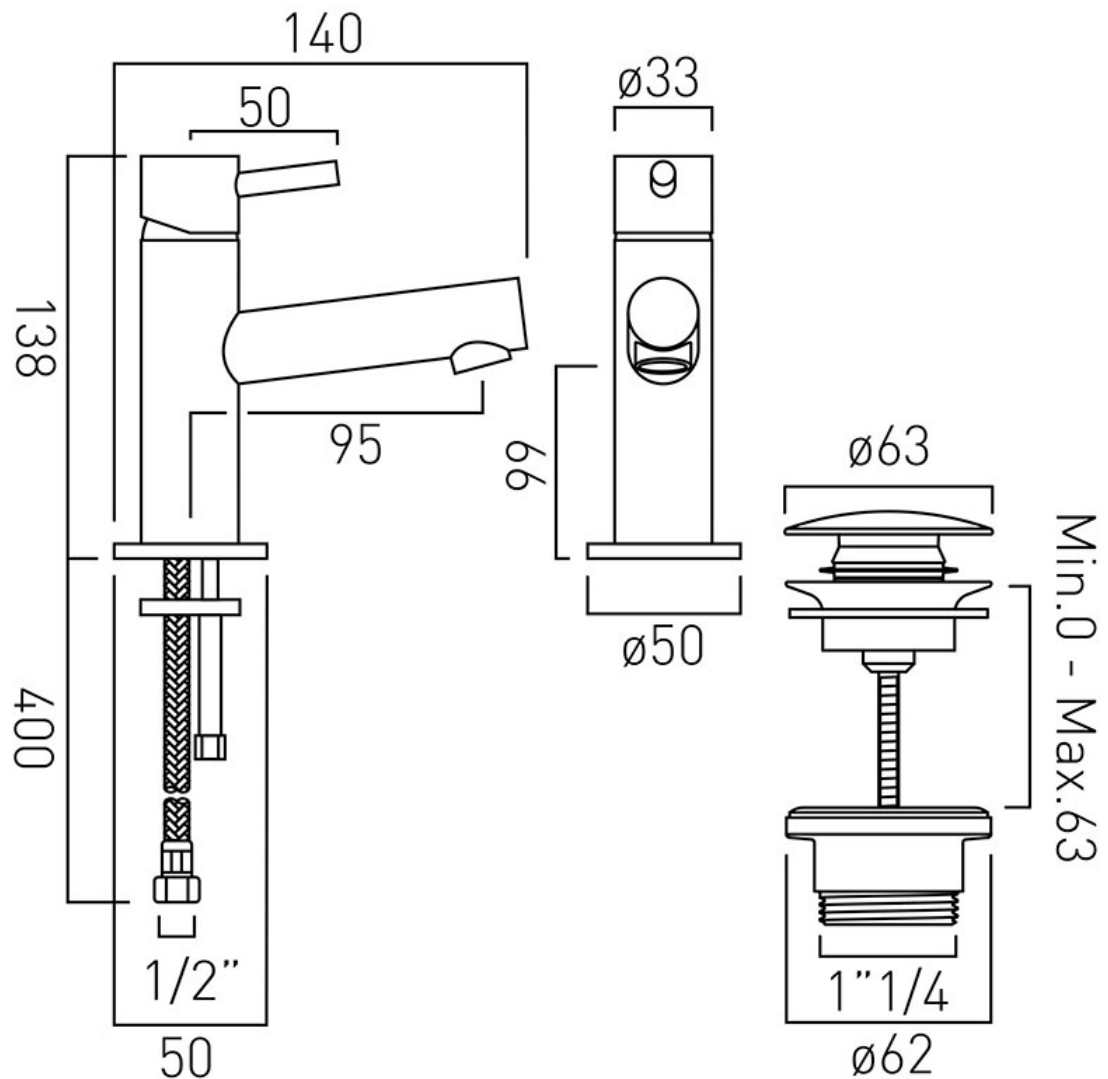

# SPECIFICATION SHEET

**COLLECTION:** ZOO

**PRODUCT CODE:** ZOO-100M/CC-C/P

**DESCRIPTION:**

mini mono basin mixer  
single lever  
deck mounted  
smooth bodied  
with universal basin waste  
with water flow aerator  
ceramic cartridge C-005-N25  
2 x 1/2" nut x 300mm flexipipe connections  
deck mount drill hole diameter 35mm  
minimum operating pressure 0.5 bar LP

**FINISH:**

Chrome

**FLOW REGULATOR:**

FR-FLEXI/5-PLA

**MINIMUM OPERATING PRESSURE:**

0.5 bar LP

**FLOW RATE AT 3.0 BAR FLOW PRESSURE:**

7 l/min

# TECHNICAL DRAWING

COLLECTION: ZOO

PRODUCT CODE: ZOO-100M/CC-C/P

tel: 01934 744466  
email: sales@vado.com  
www.vado.com

**where inspiration flows**  
taps | showering | accessories

VADO