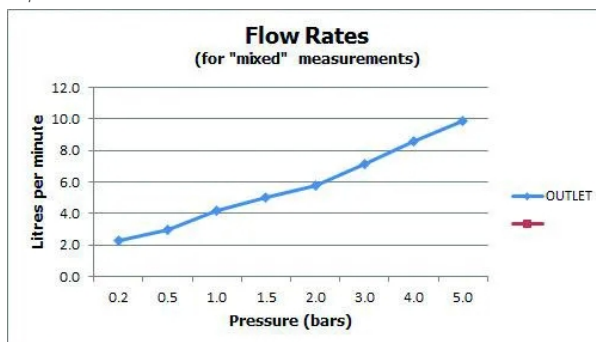

**FINISH:**

Chrome

**FLOW REGULATOR:**

FR-FLEXI/5-PLA

**MINIMUM OPERATING PRESSURE:**

0.5 bar LP

**FLOW RATE AT 3.0 BAR FLOW PRESSURE:**

7 l/min