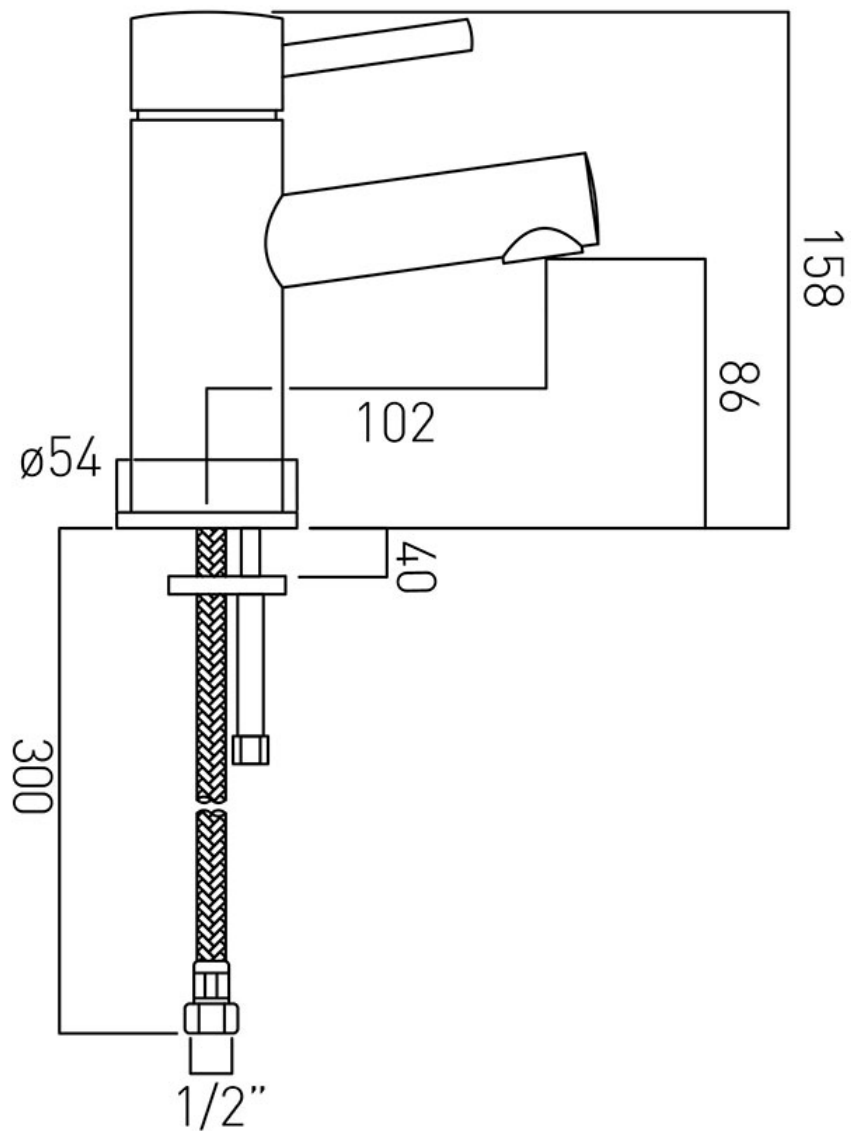

## DESCRIPTION:

mono basin mixer  
single lever  
deck mounted  
smooth bodied  
without universal basin waste  
with water flow aerator  
ceramic cartridge CAR-K40A  
deck mount drill hole diameter 35mm  
minimum operating pressure 0.2 bar LP

## FLOW REGULATOR:

FR-100/5-PLA

## FLOW RATE AT 3.0 BAR FLOW PRESSURE:

Aerator: 15, Flow st: 23 l/min

tel: 01934 744466  
email: sales@vado.com  
www.vado.com

**where inspiration flows**  
taps | showering | accessories

# TECHNICAL DRAWING

**COLLECTION:** Z00

**PRODUCT CODE:** Z00-100/SB-C/P

tel: 01934 744466  
email: sales@vado.com  
www.vado.com

**where inspiration flows**  
taps | showering | accessories