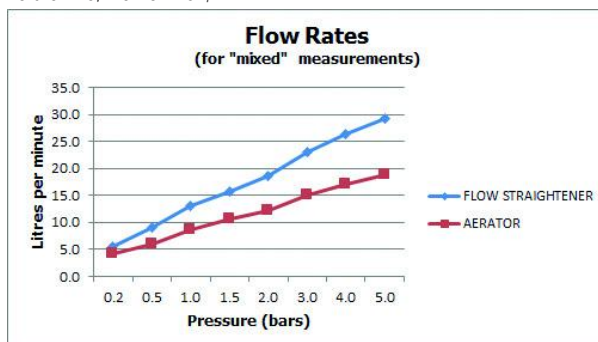

## FLOW REGULATOR:

FR-100/5-PLA

## MINIMUM OPERATING PRESSURE:

0.2 bar LP

## FLOW RATE AT 3.0 BAR FLOW PRESSURE:

Aerator: 15, Flow st: 23 l/min

tel: 01934 744466  
email: sales@vado.com  
www.vado.com

**where inspiration flows**  
taps | showering | accessories