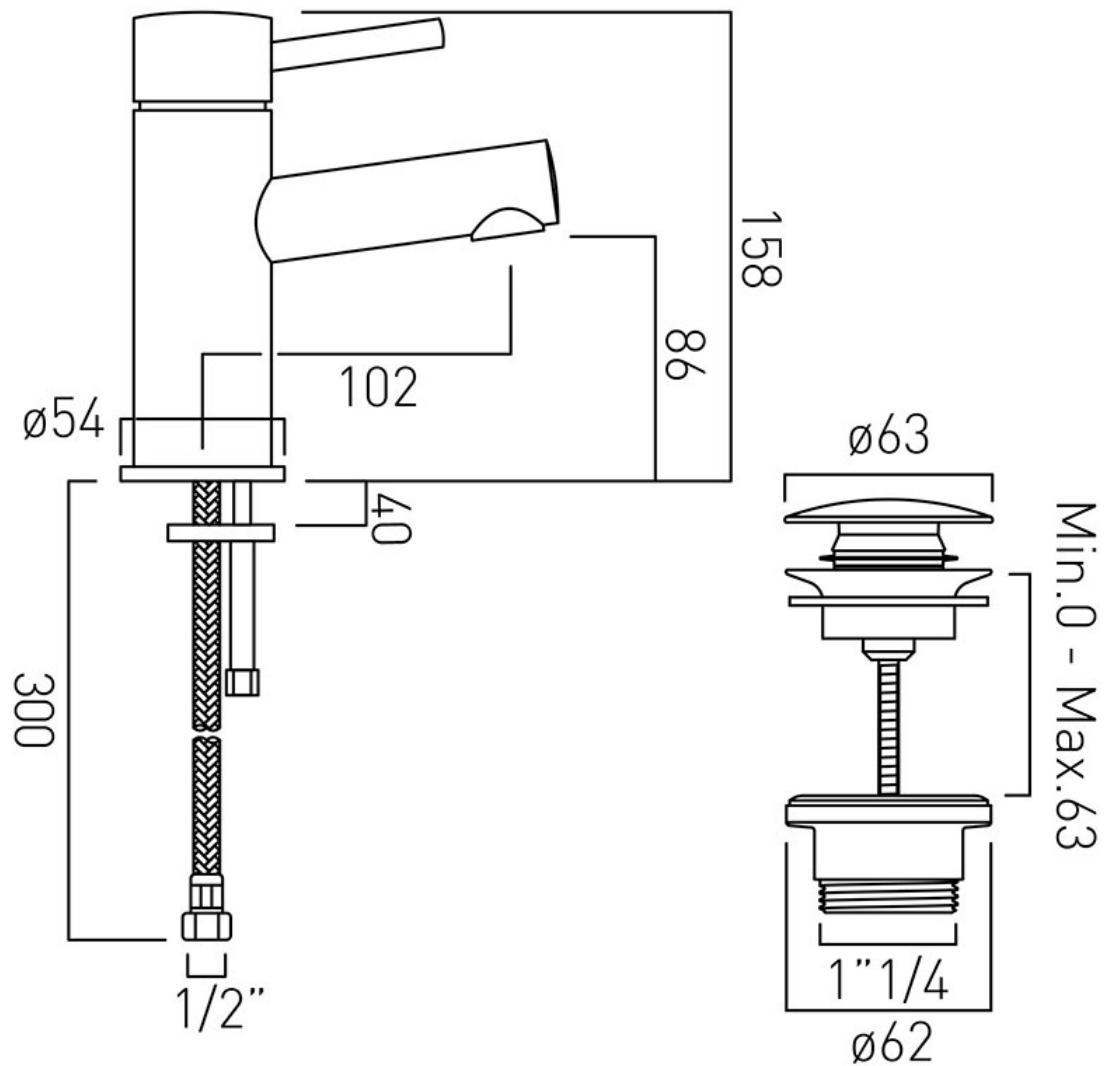

TECHNICAL DRAWING

COLLECTION: ZOO

PRODUCT CODE: ZOO-100F/CC-C/P

tel: 01934 744466
email: sales@vado.com
www.vado.com

where inspiration flows
taps | showering | accessories