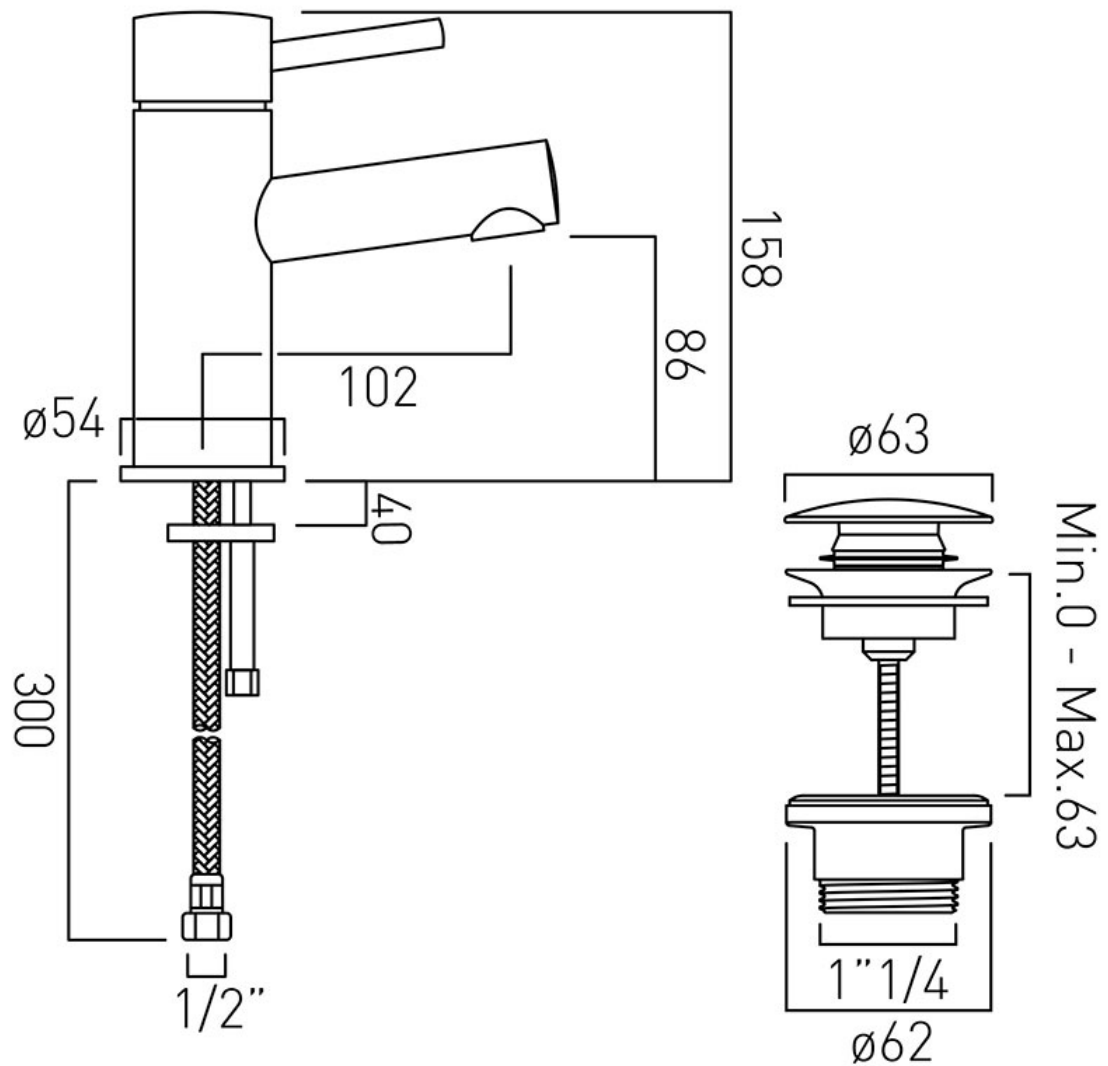

SPECIFICATION SHEET

COLLECTION: ZOO

PRODUCT CODE: ZOO-100F/CC-C/P

DESCRIPTION:

mono basin mixer
single lever
deck mounted
smooth bodied
with universal basin waste
with water flow aerator
ceramic cartridge CAR-K40A
deck mount drill hole diameter 35mm
minimum operating pressure 0.2 bar LP

FINISH:

Chrome

FLOW REGULATOR:

FR-100/5-PLA

MINIMUM OPERATING PRESSURE:

0.2 bar LP

FLOW RATE AT 3.0 BAR FLOW PRESSURE:

5.1 l/m

tel: 01934 744466
email: sales@vado.com
www.vado.com

where inspiration flows
taps | showering | accessories

TECHNICAL DRAWING

COLLECTION: ZOO

PRODUCT CODE: ZOO-100F/CC-C/P

tel: 01934 744466
email: sales@vado.com
www.vado.com