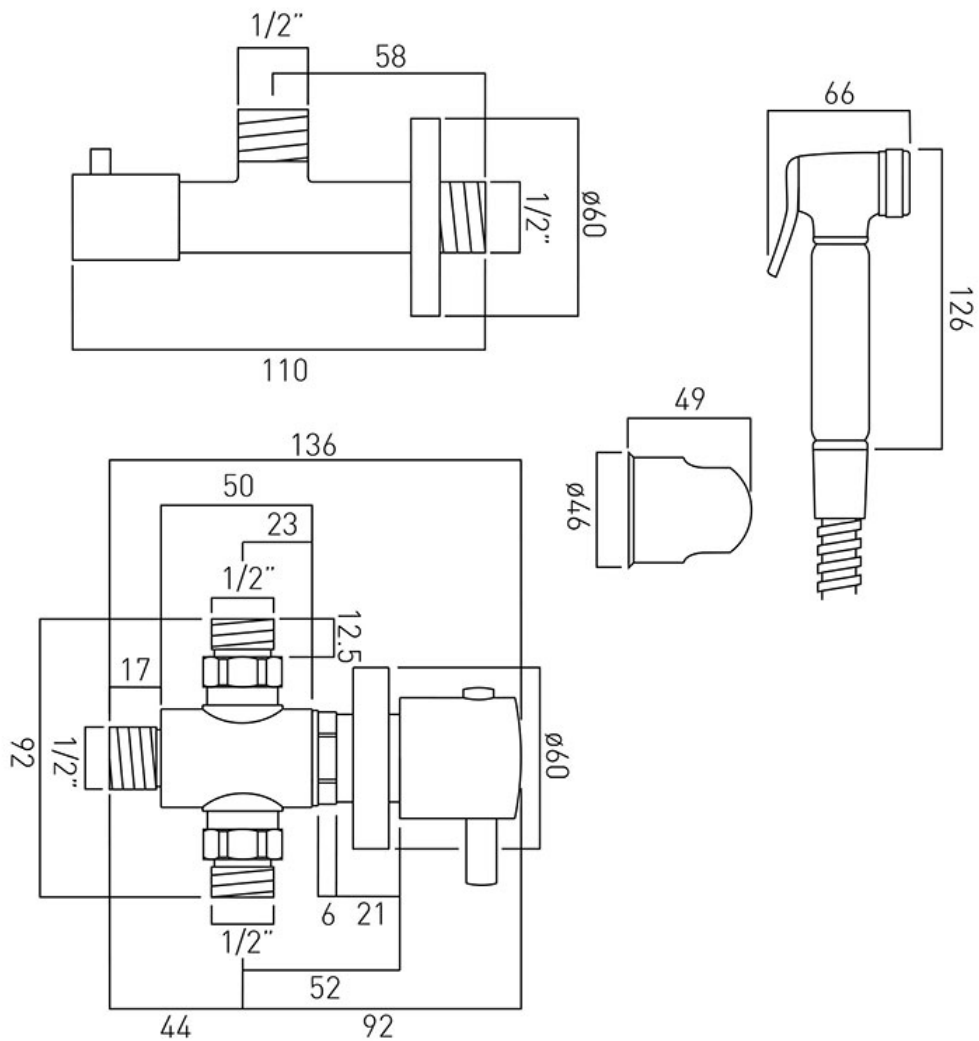

SPECIFICATION SHEET

COLLECTION: OTHER

PRODUCT CODE: XSH-SHATTAF/163-C/P

DESCRIPTION:

luxury shattaf kit
with concealed thermostatic mixing valve
and angle valve
with 150cm hose and wall bracket
wall mounted
mixing valve thermostatic cartridge V-001D-PLA
minimum operating pressure 1.0 bar MP

FINISH:

Chrome

FLOW REGULATOR:

FR-SHOWER/9-C/P

MINIMUM OPERATING PRESSURE:

1.0 bar MP

tel: 01934 744466
email: sales@vado.com
www.vado.com

where inspiration flows
taps | showering | accessories

TECHNICAL DRAWING

COLLECTION: OTHER

PRODUCT CODE: XSH-SHATTAF/163-C/P

tel: 01934 744466
email: sales@vado.com
www.vado.com

where inspiration flows
taps | showering | accessories